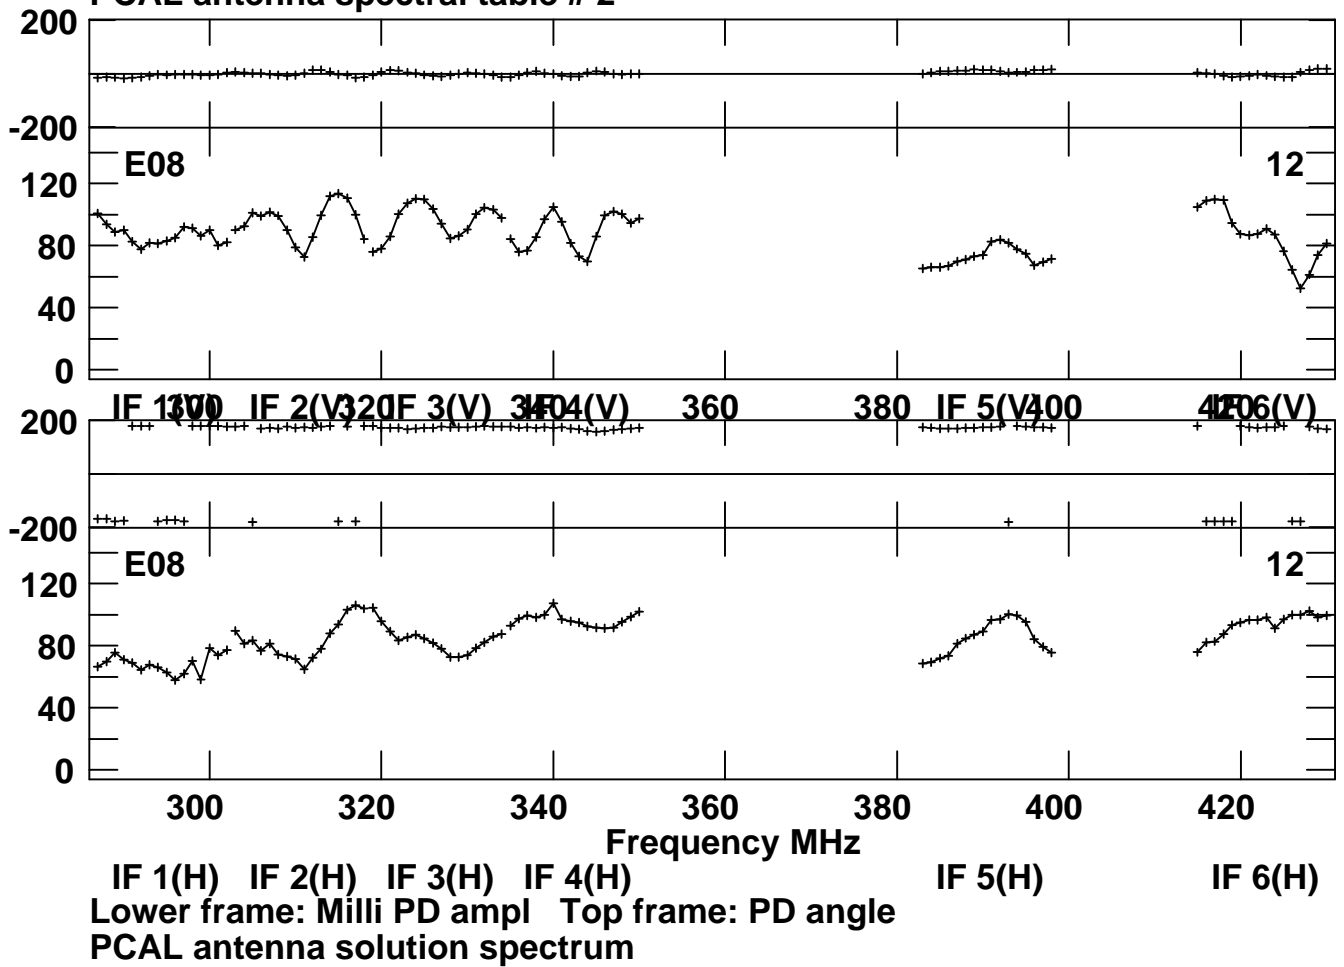

Plot file version 51 created 20-OCT-2023 13:20:12
 DA240-D3.10S1M.1
 PCAL antenna spectral table # 2

Plot file version 52 created 20-OCT-2023 13:20:12
 DA240-D3.10S1M.1
 PCAL antenna spectral table # 2

Plot file version 53 created 20-OCT-2023 13:20:12
 DA240-D3.10S1M.1
 PCAL antenna spectral table # 2

Plot file version 54 created 20-OCT-2023 13:20:12
 DA240-D3.10S1M.1
 PCAL antenna spectral table # 2

Lower frame: Milli PD ampl Top frame: PD angle
 PCAL antenna solution spectrum