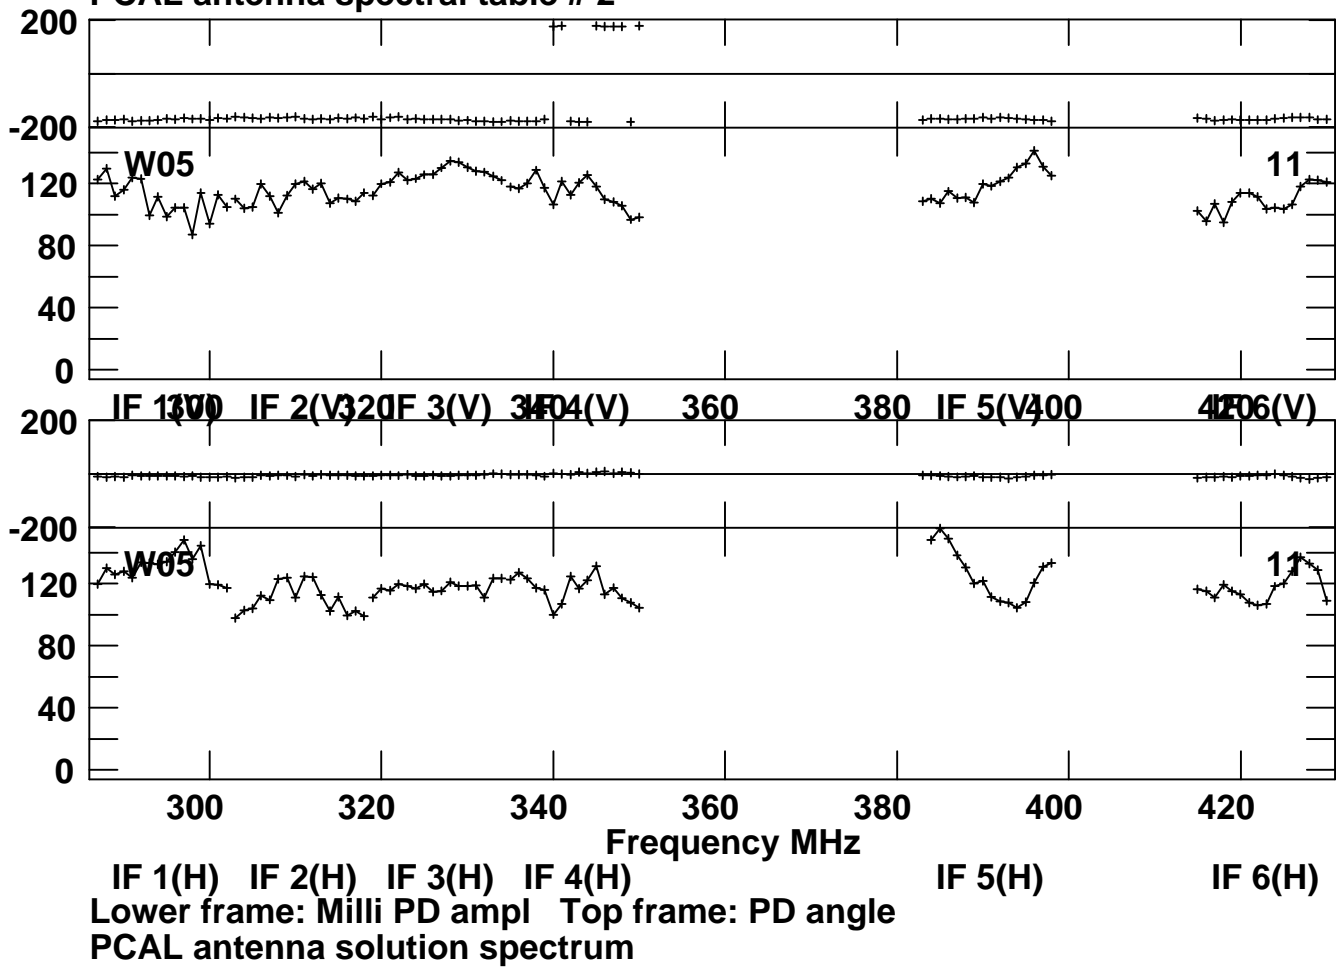

Plot file version 51 created 20-OCT-2023 13:20:12
 DA240-D3.10S1M.1
 PCAL antenna spectral table # 2

Plot file version 52 created 20-OCT-2023 13:20:12
 DA240-D3.10S1M.1
 PCAL antenna spectral table # 2

Plot file version 53 created 20-OCT-2023 13:20:12
 DA240-D3.10S1M.1
 PCAL antenna spectral table # 2

Plot file version 54 created 20-OCT-2023 13:20:12
 DA240-D3.10S1M.1
 PCAL antenna spectral table # 2

Lower frame: Milli PD ampl Top frame: PD angle
 PCAL antenna solution spectrum