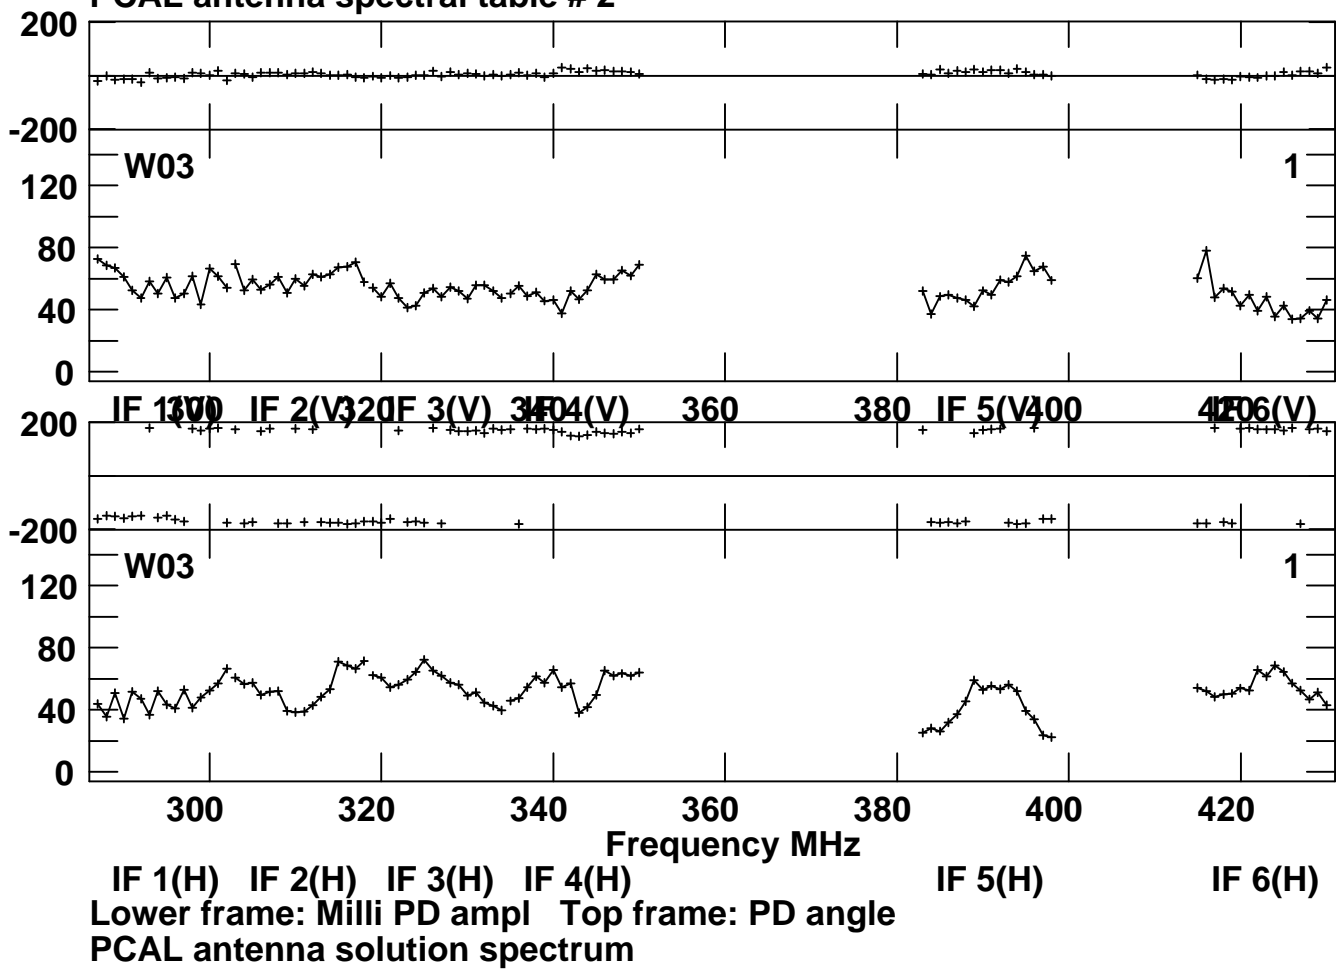

Plot file version 51 created 20-OCT-2023 13:20:12
 DA240-D3.10S1M.1
 PCAL antenna spectral table # 2

Plot file version 52 created 20-OCT-2023 13:20:12
 DA240-D3.10S1M.1
 PCAL antenna spectral table # 2

Plot file version 53 created 20-OCT-2023 13:20:12
 DA240-D3.10S1M.1
 PCAL antenna spectral table # 2

Plot file version 54 created 20-OCT-2023 13:20:12
 DA240-D3.10S1M.1
 PCAL antenna spectral table # 2

Lower frame: Milli PD ampl Top frame: PD angle
 PCAL antenna solution spectrum