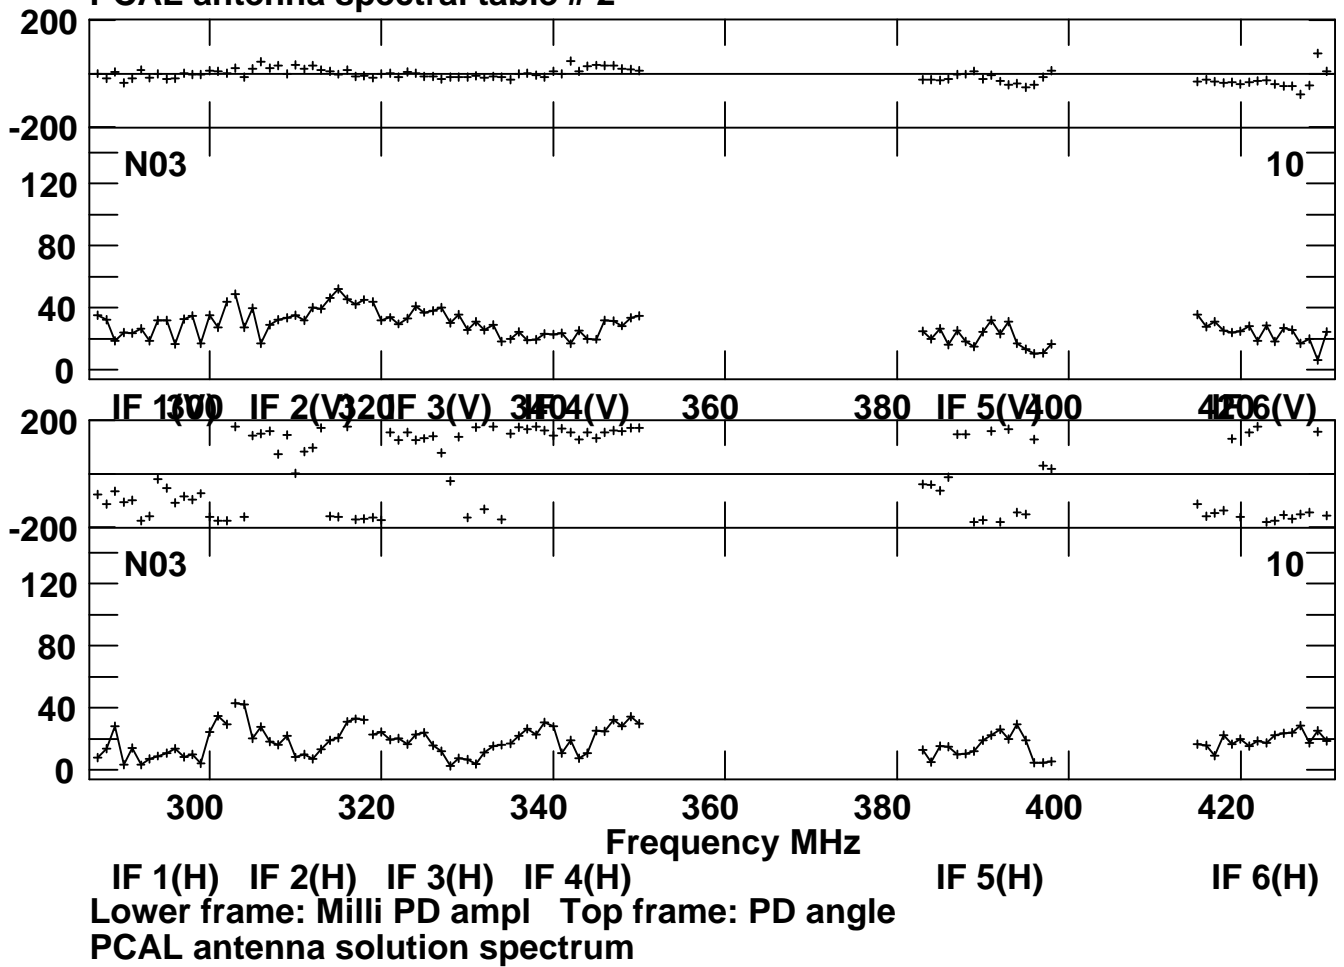

Plot file version 51 created 20-OCT-2023 13:20:12
 DA240-D3.10S1M.1
 PCAL antenna spectral table # 2

Plot file version 52 created 20-OCT-2023 13:20:12
 DA240-D3.10S1M.1
 PCAL antenna spectral table # 2

Plot file version 53 created 20-OCT-2023 13:20:12
 DA240-D3.10S1M.1
 PCAL antenna spectral table # 2

Plot file version 54 created 20-OCT-2023 13:20:12
 DA240-D3.10S1M.1
 PCAL antenna spectral table # 2

Lower frame: Milli PD ampl Top frame: PD angle
 PCAL antenna solution spectrum