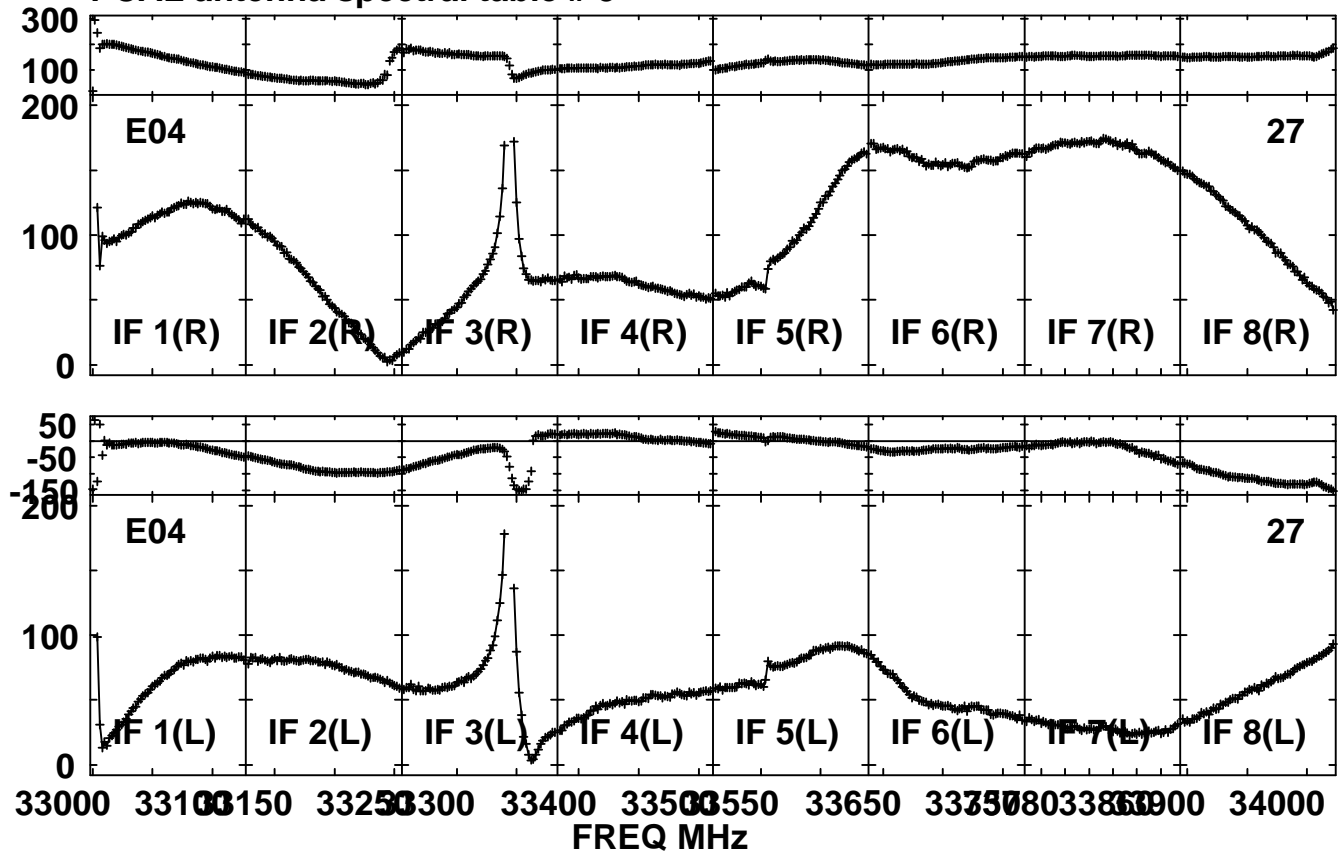

Plot file version 8 created 01-JUL-2020 04:27:58

AHOL-20MAY20.43TYAP.1

PCAL antenna spectral table # 3

Lower frame: Milli PD ampl Top frame: PD angle  
PCAL antenna solution spectrum