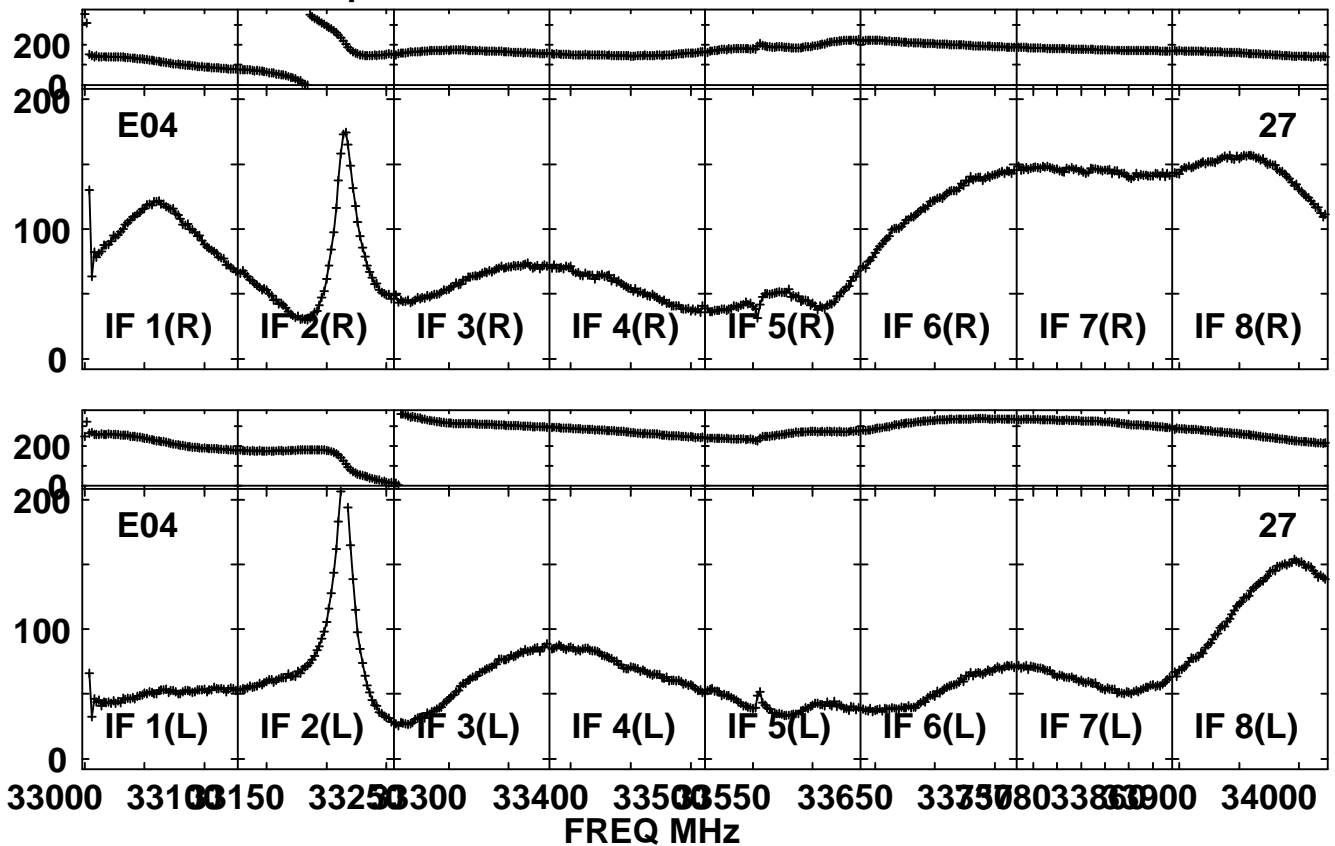

Plot file version 8 created 01-JUL-2020 04:28:50
 AHOL-18MAY20.43TYAP.1
 PCAL antenna spectral table # 3

Lower frame: Milli PD ampl Top frame: PD angle
 PCAL antenna solution spectrum