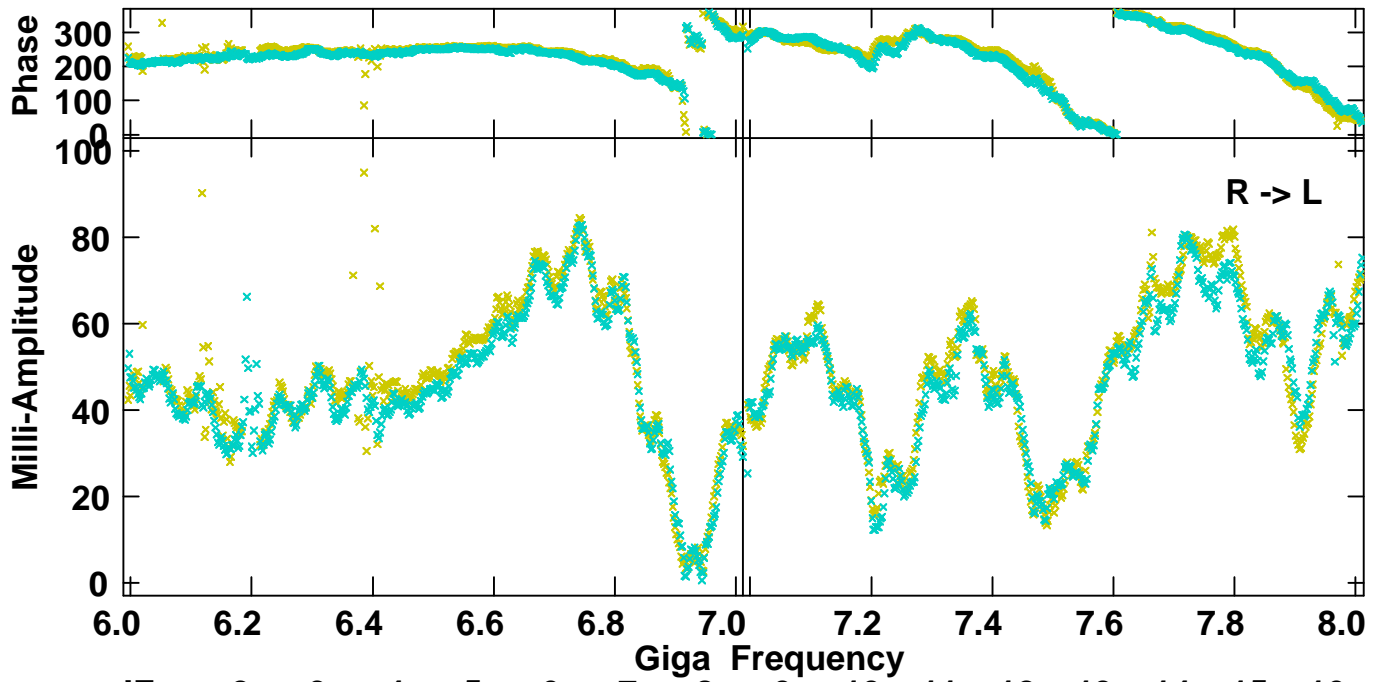

Plot file version 5 created 01-JUN-2020 08:06:02
NOROT-30JAN.CHISCP.2 PD version 3
NOROT07FEB19.CHISMO.1 PD version 1

IFs 2 3 4 5 6 7 8 9 10 11 12 13 14 15 16
ANT: %%R17