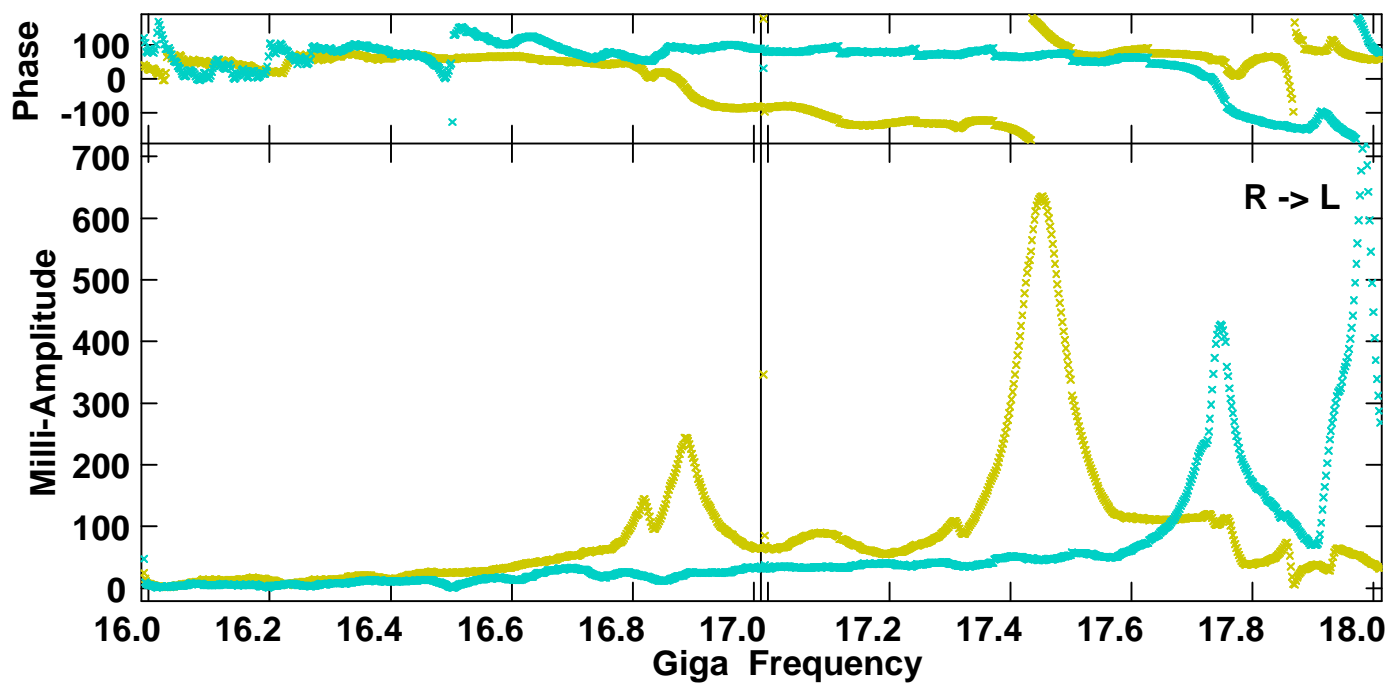

Plot file version 10 created 30-MAY-2020 10:12:10  
NOROT-30JAN.UHISMO.2 PD version 3

IFs 2 3 4 5 6 7 8 9 10 11 12 13 14 15 16  
ANT: %%13