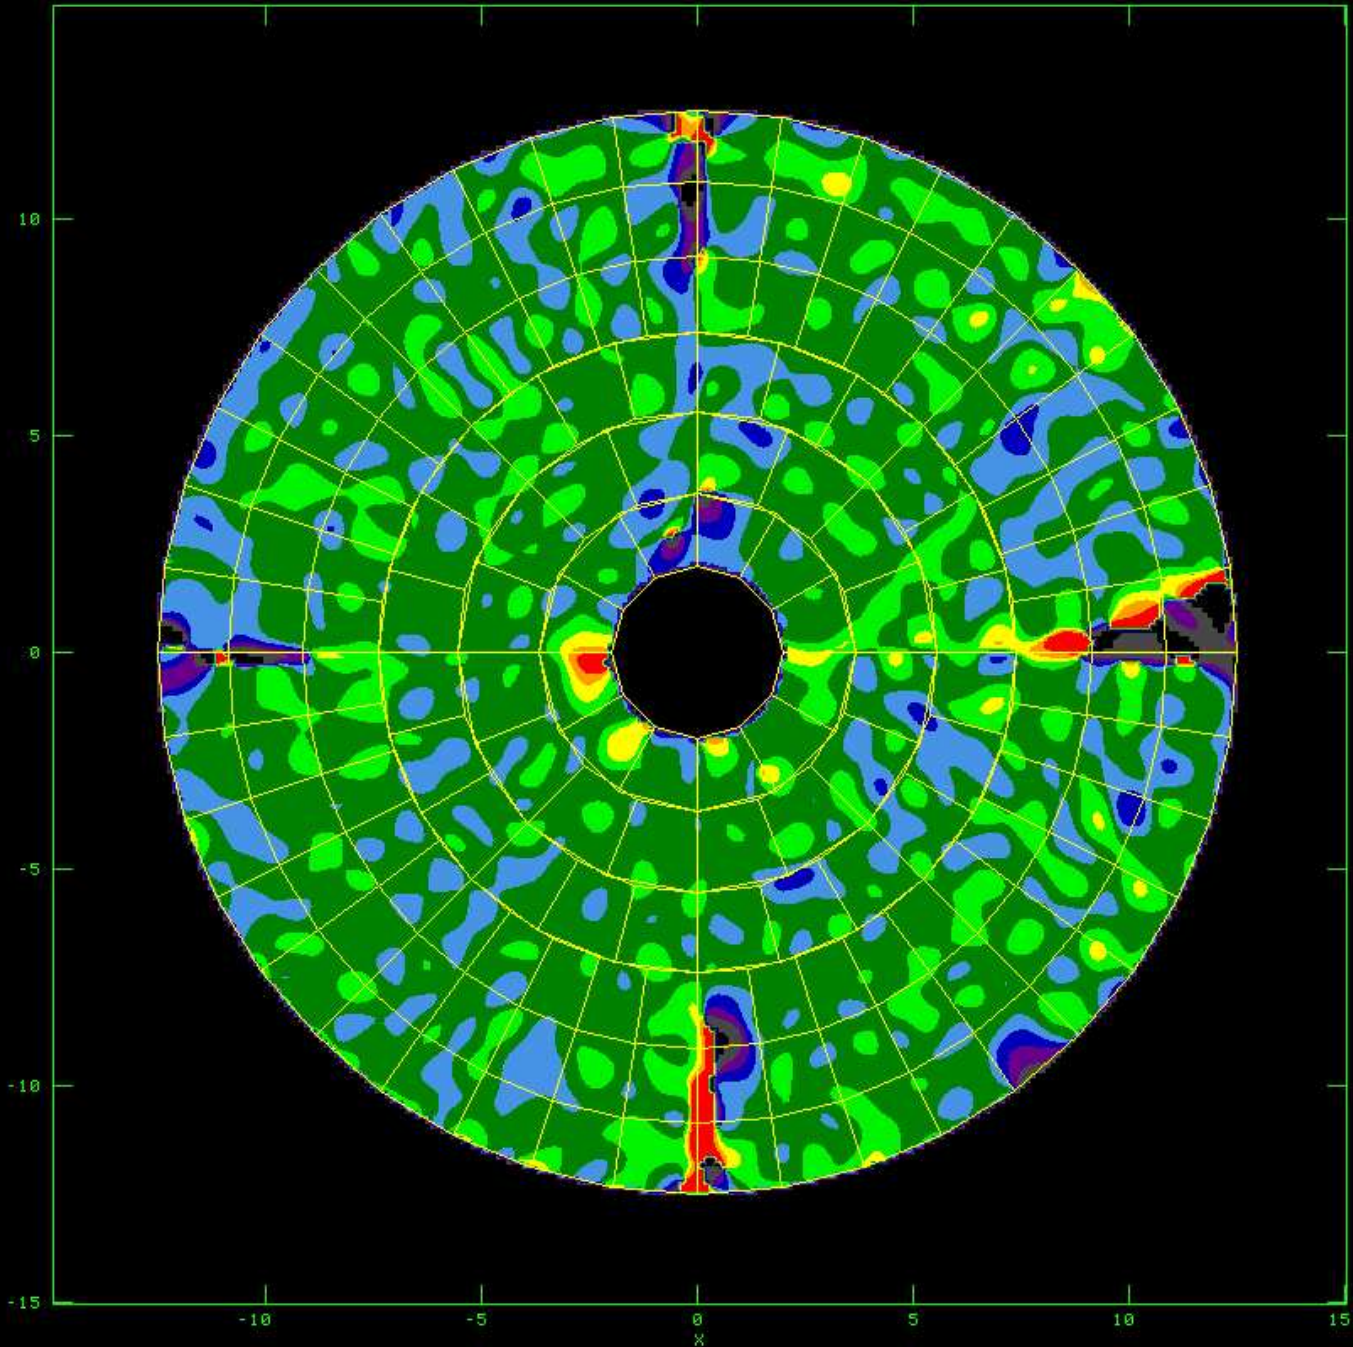

32320.000 MHz

PEAK = 3.0863E-03 METERS
IMNAME= EA20-KA.V DEV.1