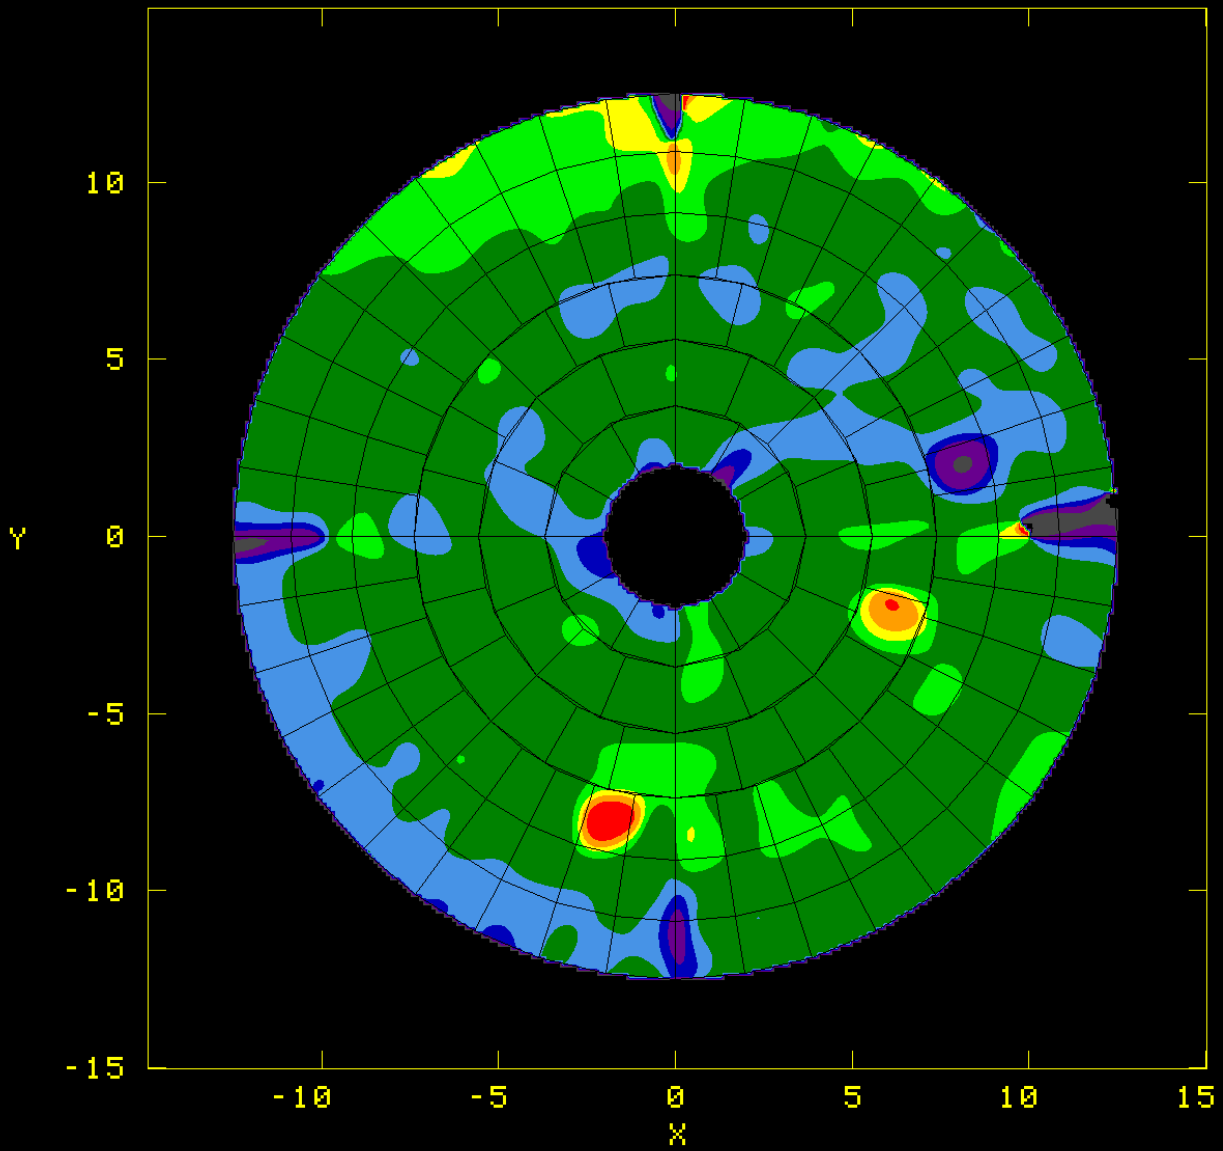

14552.000 MHZ

PEAK = 6.2429E-03 METERS  
IMNAME= EA18U31-FLIP.V DEV.1