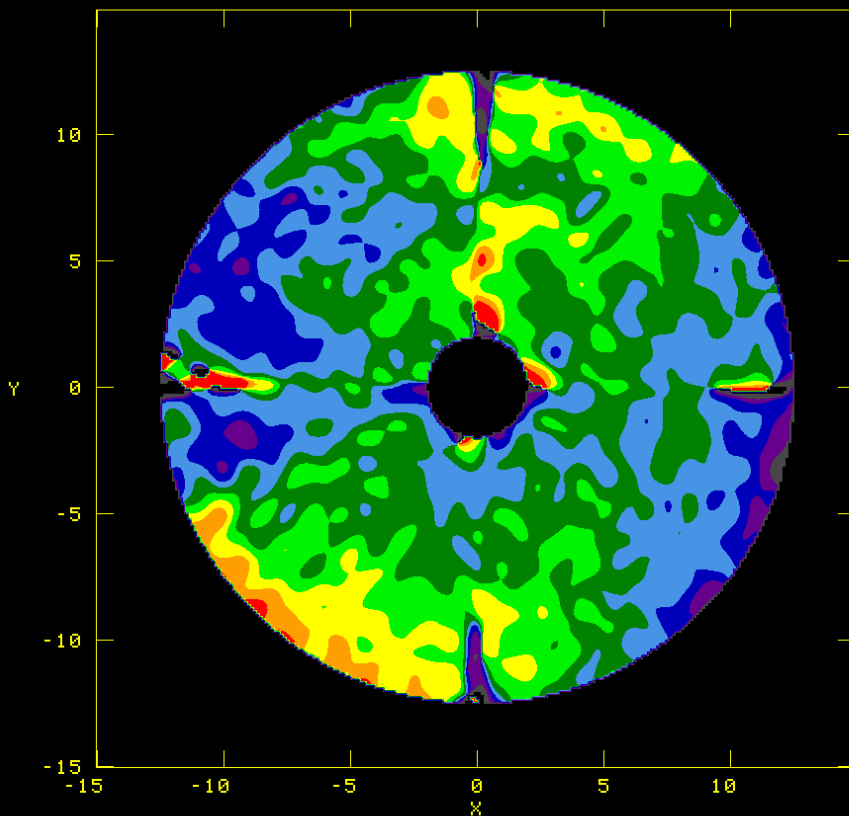

15258.000 MHZ

PEAK = 1.0809E-02 METERS  
IMNAME= U43-EA20.V-DIF.1

25063.999 MHZ

PEAK = 3.5360E-03 METERS  
IMNAME= EA20-K41.V DEV.2