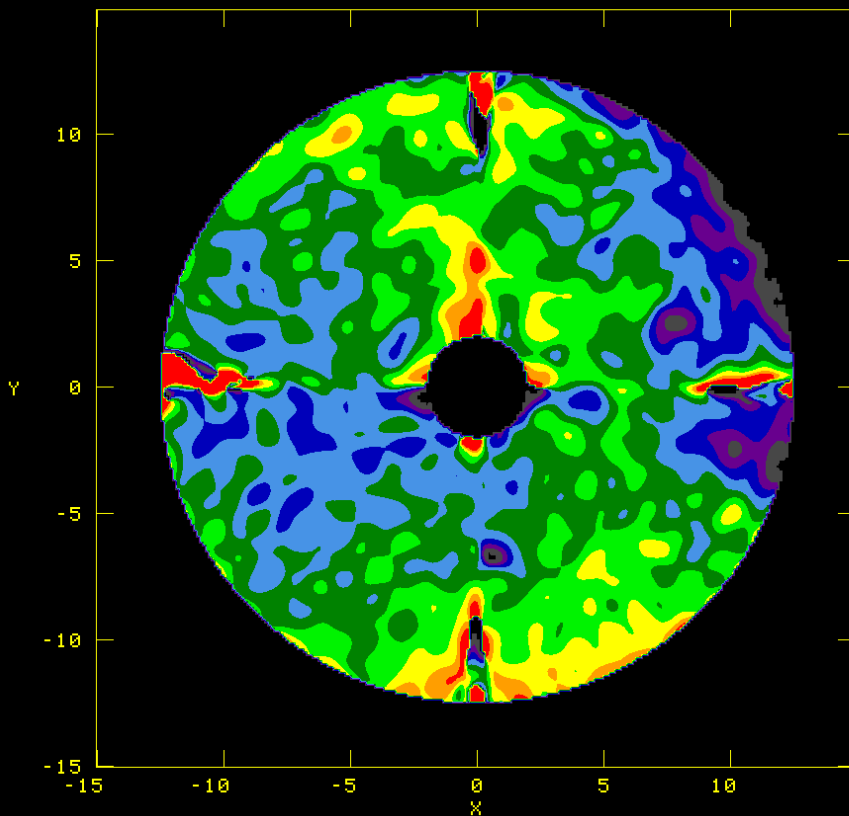

15258.000 MHZ

PEAK = 1.0809E-02 METERS  
IMNAME= U43-EA20.V-DIF.1

25063.999 MHZ

PEAK = 3.5360E-03 METERS  
IMNAME= EA20-K41.V DEV.2