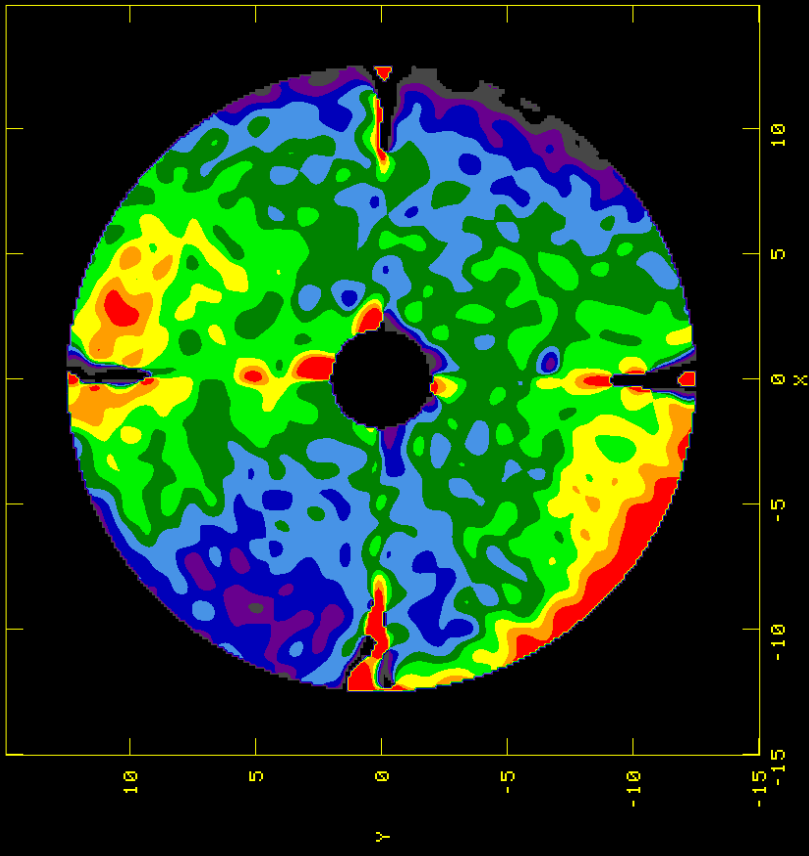

15258.000 MHZ

PEAK = 5.8979E-03 METERS
IMNAME= U43-EA20.V IEV.1

14424.000 MHZ

PEAK = 6.0916E-03 METERS
IMNAME= EA20-U-30.V IEV.1