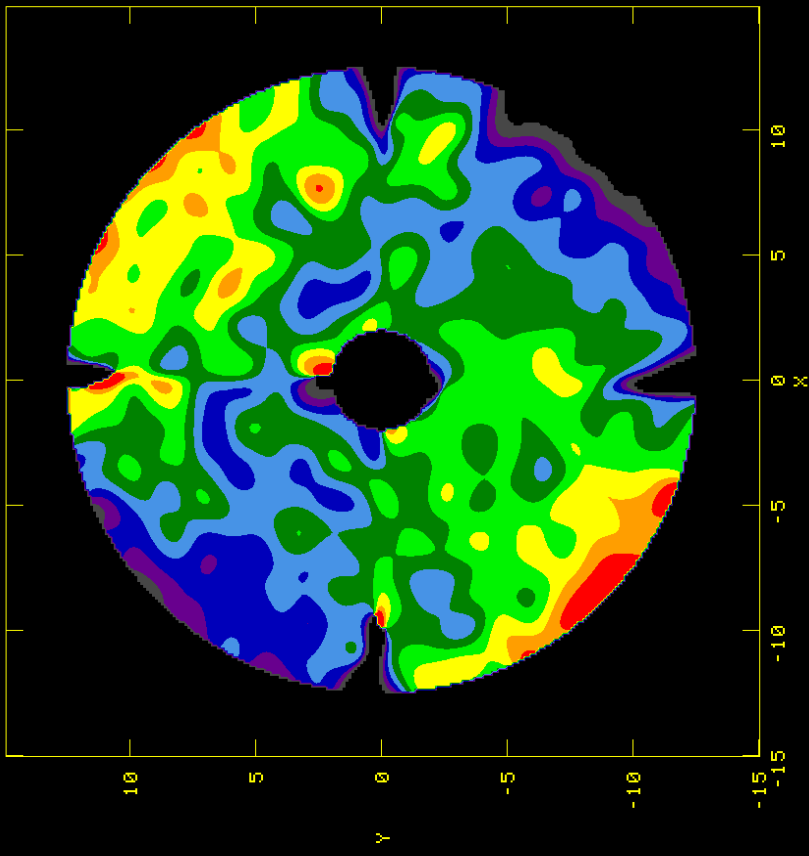

15258.000 MHZ

PEAK = 5.8979E-03 METERS
IMNAME= U43-EA20.V IEV.1

14424.000 MHZ

PEAK = 6.0916E-03 METERS
IMNAME= EA20-U-30.V IEV.1