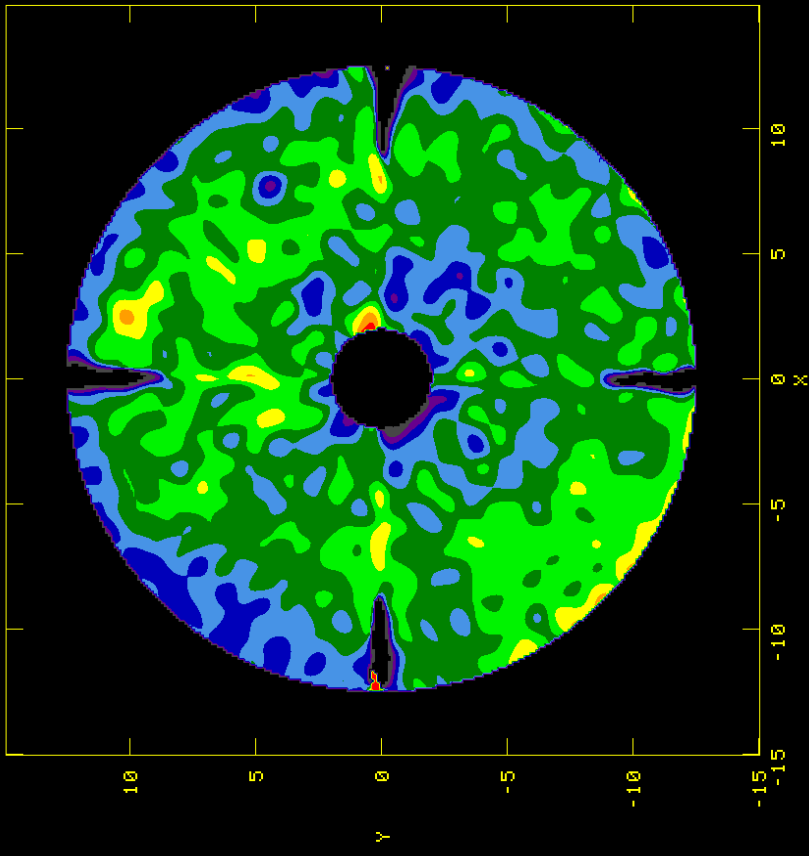

15258.000 MHZ

PEAK = 5.8979E-03 METERS
IMNAME= U43-EA20.V IEV.1

14424.000 MHZ

PEAK = 6.0916E-03 METERS
IMNAME= EA20-U-30.V IEV.1