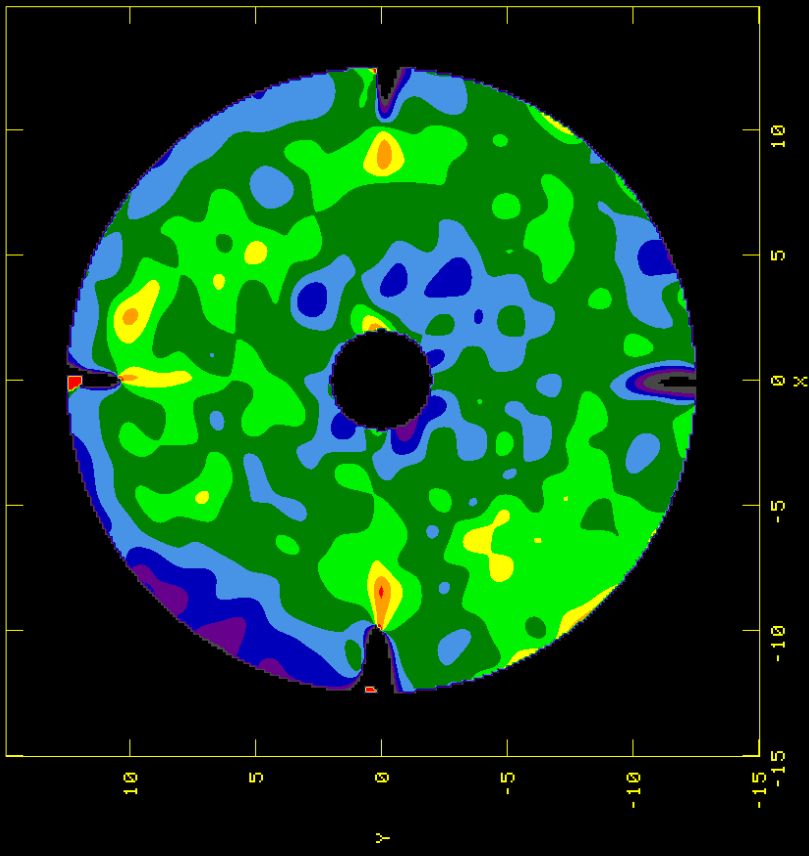

15258.000 MHZ

PEAK = 5.8979E-03 METERS
IMNAME= U43-EA20.V IEV.1

14424.000 MHZ

PEAK = 6.0916E-03 METERS
IMNAME= EA20-U-30.V IEV.1