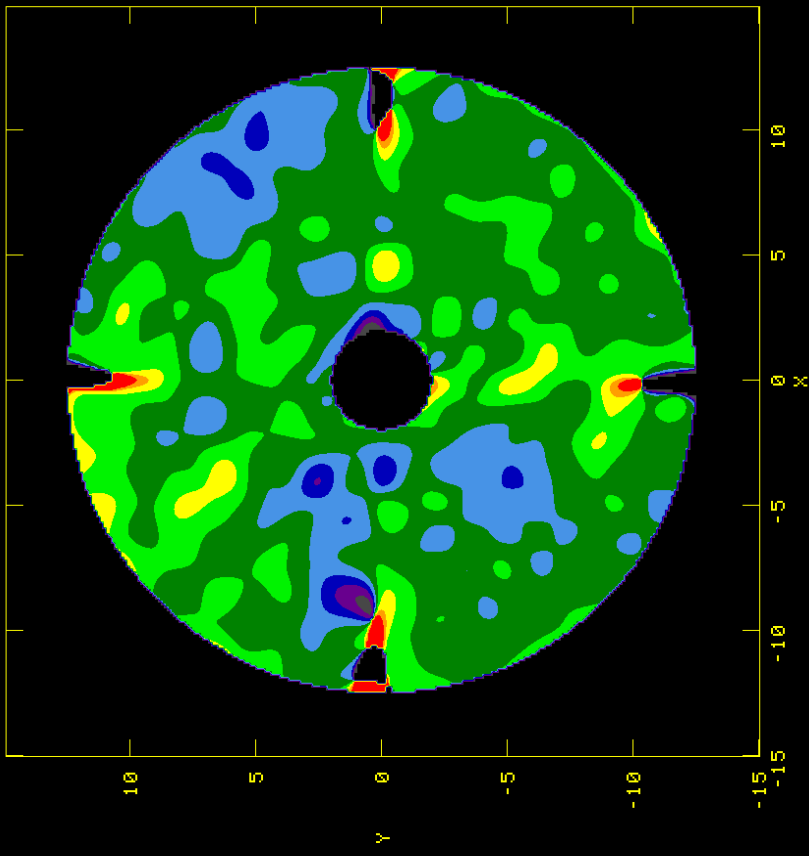

15258.000 MHZ

PEAK = 6.2475E-03 METERS
IMNAME= U43-EA17.V IEV.1

14424.000 MHZ

PEAK = 6.4575E-03 METERS
IMNAME= EA17-U-30.V IEV.1