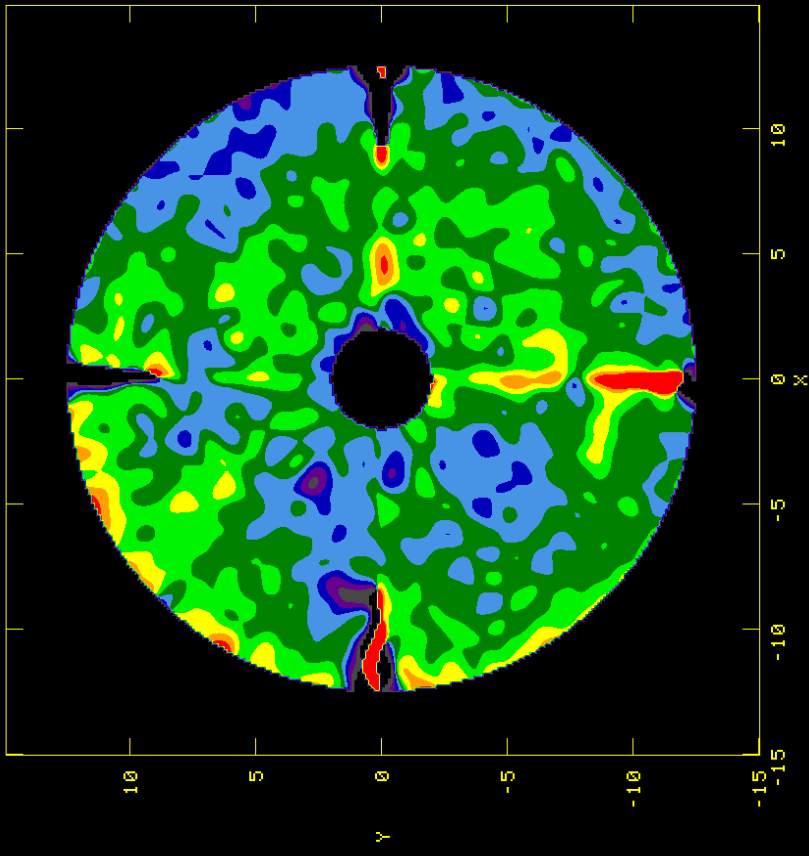

15258.000 MHZ

PEAK = 6.2475E-03 METERS
IMNAME= U43-EA17.V IEV.1

14424.000 MHZ

PEAK = 6.4575E-03 METERS
IMNAME= EA17-U-30.V IEV.1