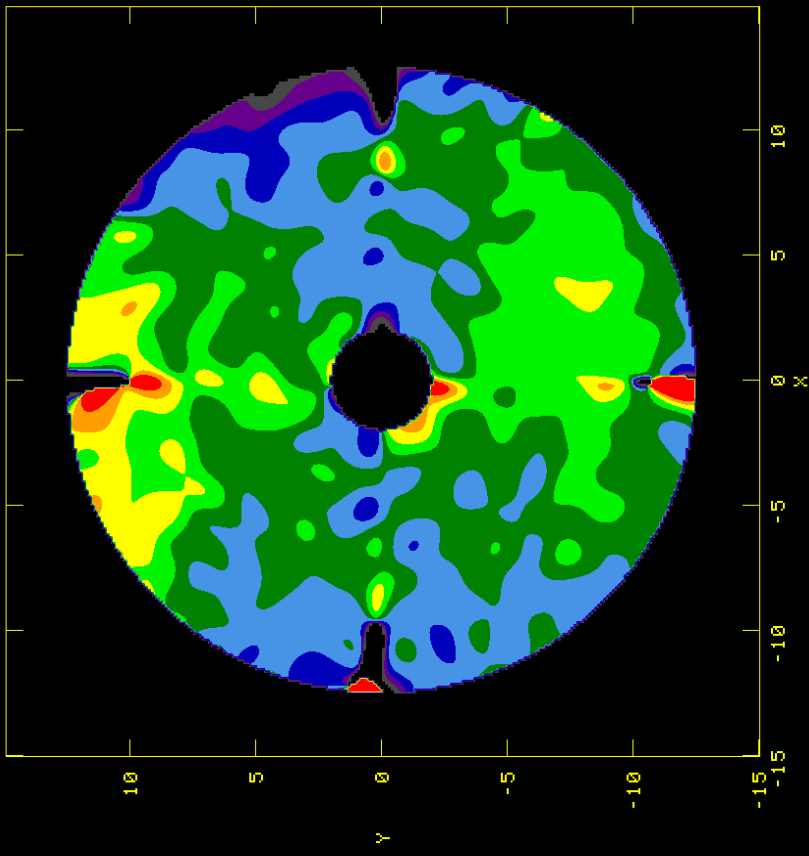

15258.000 MHZ

PEAK = 5.8278E-03 METERS
IMNAME= U43-EA06.V IEV.1

14424.000 MHZ

PEAK = 5.9784E-03 METERS
IMNAME= EA06-U-30.V IEV.1