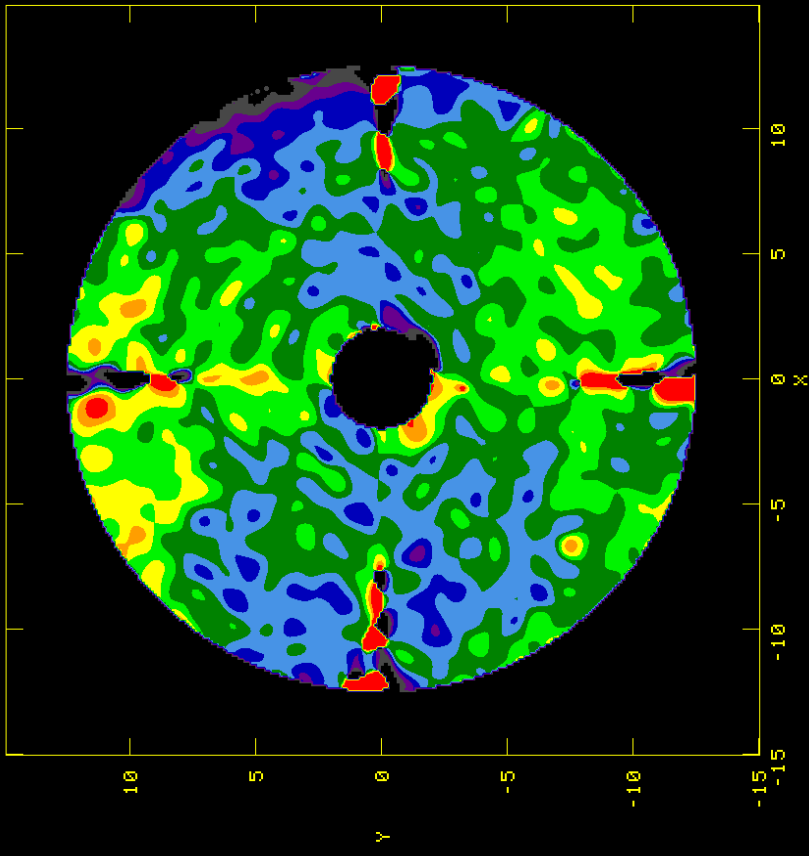

15258.000 MHZ

PEAK = 5.8278E-03 METERS
IMNAME= U43-EA06.V IEV.1

14424.000 MHZ

PEAK = 5.9784E-03 METERS
IMNAME= EA06-U-30.V IEV.1