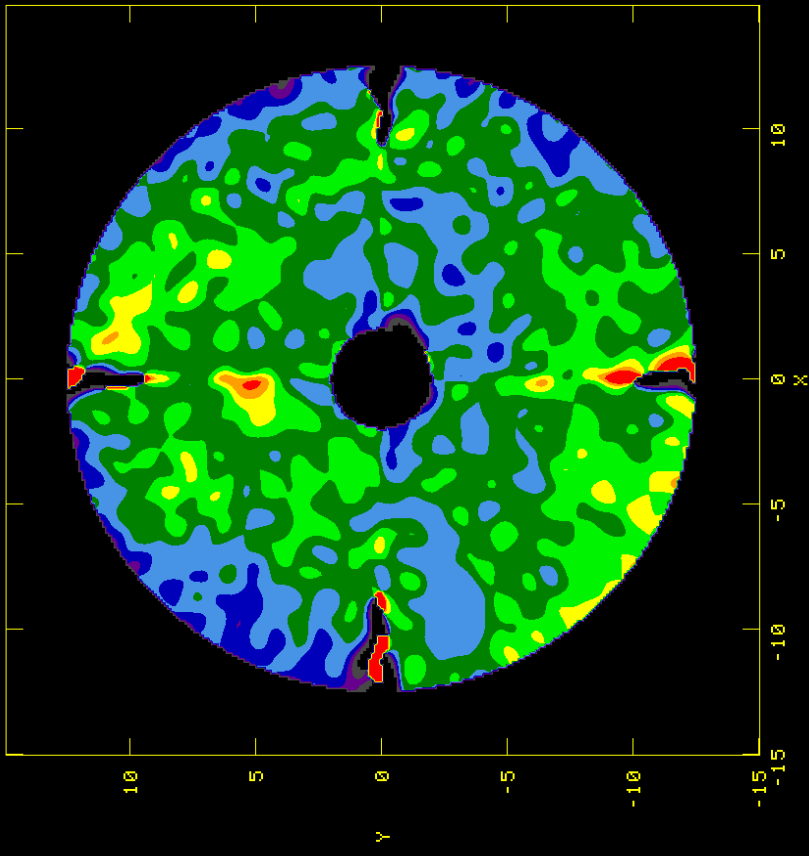

15258.000 MHZ

PEAK = 5.9155E-03 METERS  
IMNAME= U43-EA04.V IEV.1

14424.000 MHZ

PEAK = 6.0093E-03 METERS  
IMNAME= EA04-U-30.V IEV.1