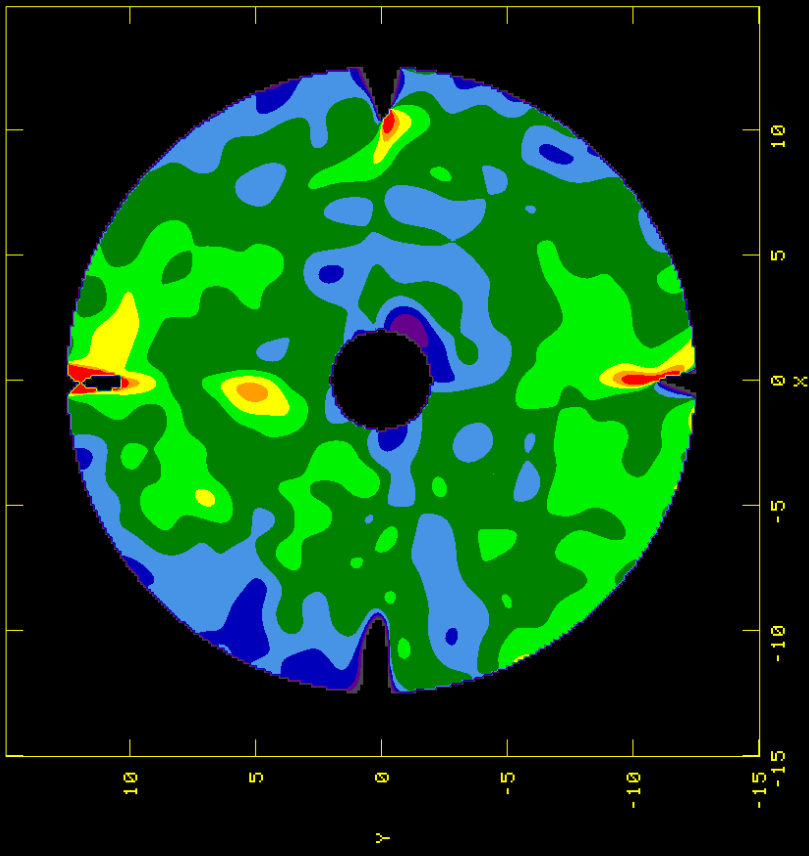

15258.000 MHZ

PEAK = 5.9155E-03 METERS  
IMNAME= U43-EA04.V IEV.1

14424.000 MHZ

PEAK = 6.0093E-03 METERS  
IMNAME= EA04-U-30.V IEV.1