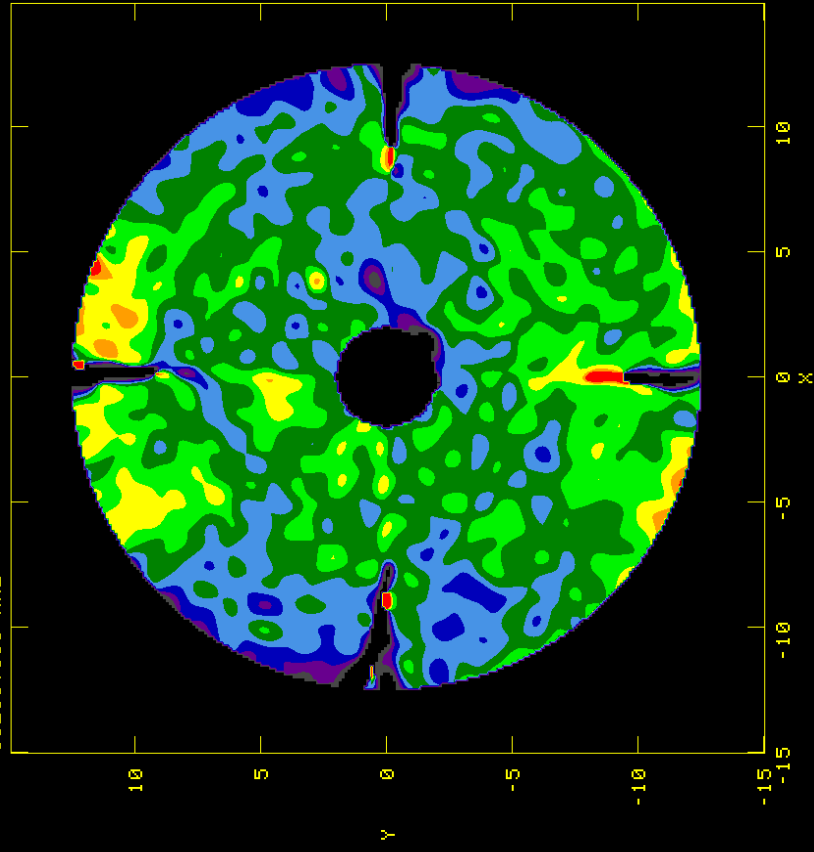

15258.000 MHZ

PEAK = 6.0833E-03 METERS
IMNAME= U43-EA14.V DEV.1

14424.000 MHZ

PEAK = 6.3069E-03 METERS
IMNAME= EA14-U-30.V DEV.1