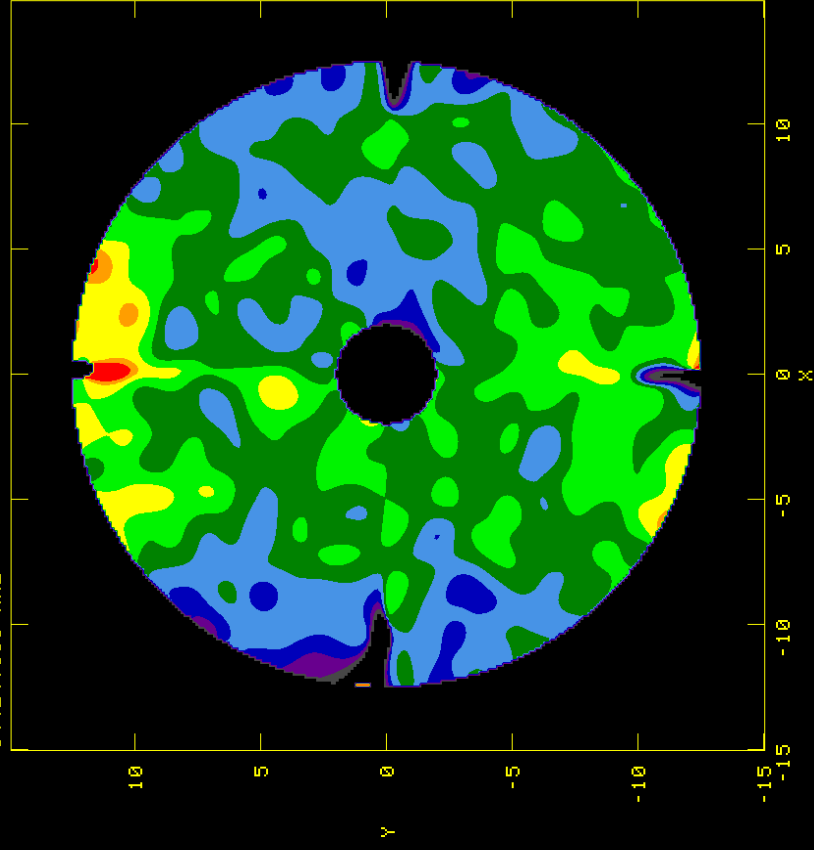

15258.000 MHZ

PEAK = 6.0833E-03 METERS
IMNAME= U43-EA14.V DEV.1

14424.000 MHZ

PEAK = 6.3069E-03 METERS
IMNAME= EA14-U-30.V DEV.1