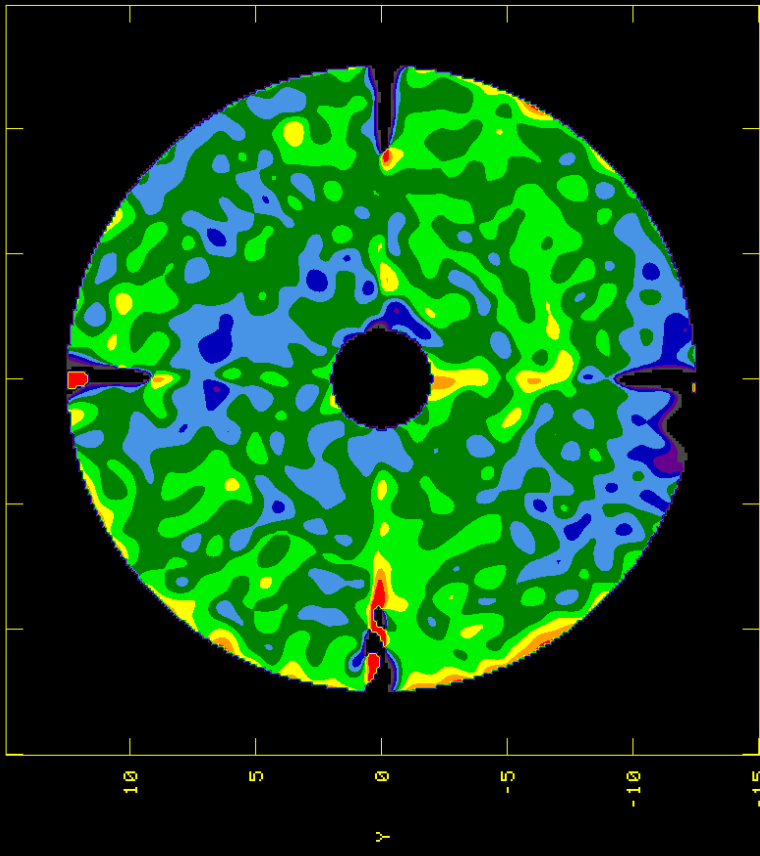

15258.000 MHZ

PEAK = 6.1158E-03 METERS  
IMNAME= U43-EA26.V DEV.1

14424.000 MHZ

PEAK = 6.6781E-03 METERS  
IMNAME= EA26-U-30.V DEV.1