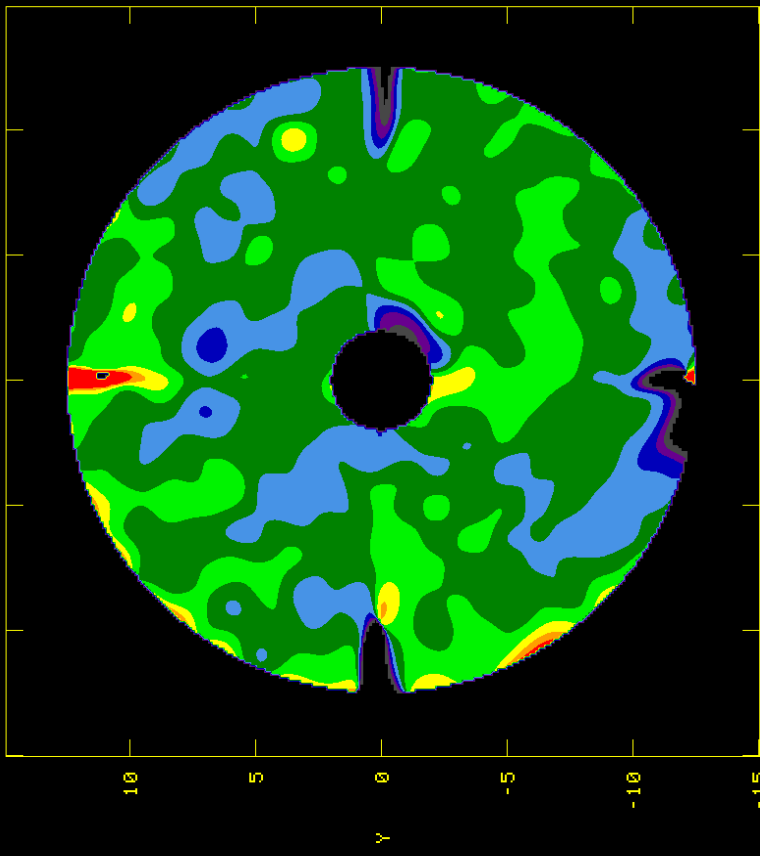

15258.000 MHZ

PEAK = 6.1158E-03 METERS  
IMNAME= U43-EA26.V DEV.1

14424.000 MHZ

PEAK = 6.6781E-03 METERS  
IMNAME= EA26-U-30.V DEV.1