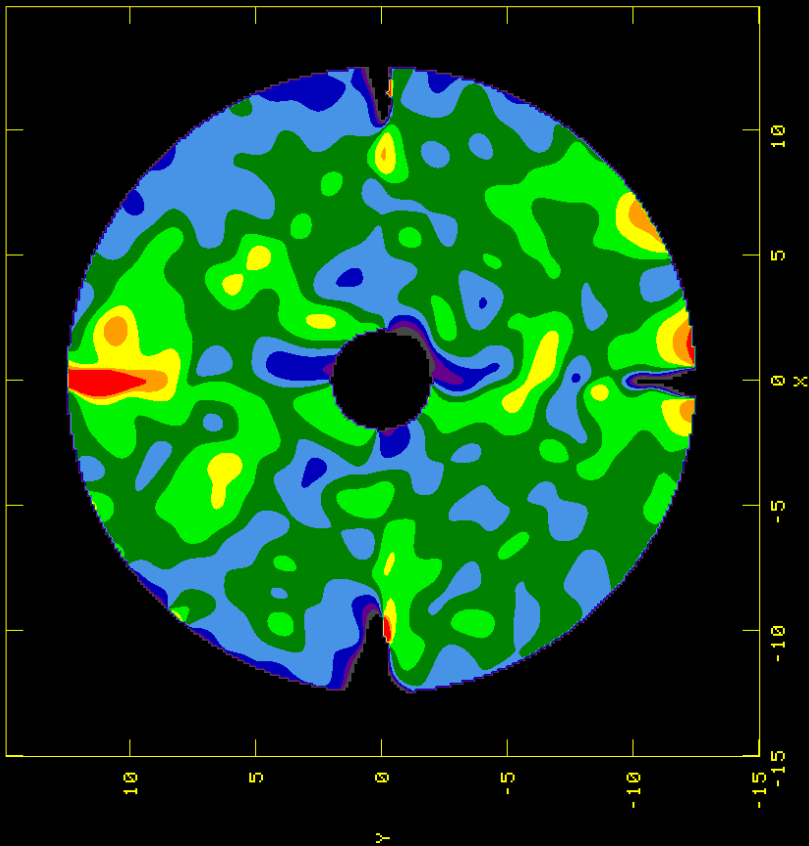

15258.000 MHZ

PEAK = 5.9823E-03 METERS
IMNAME= U43-EA05.V IEV.1

14424.000 MHZ

PEAK = 6.1154E-03 METERS
IMNAME= EA05-U-30.V IEV.1