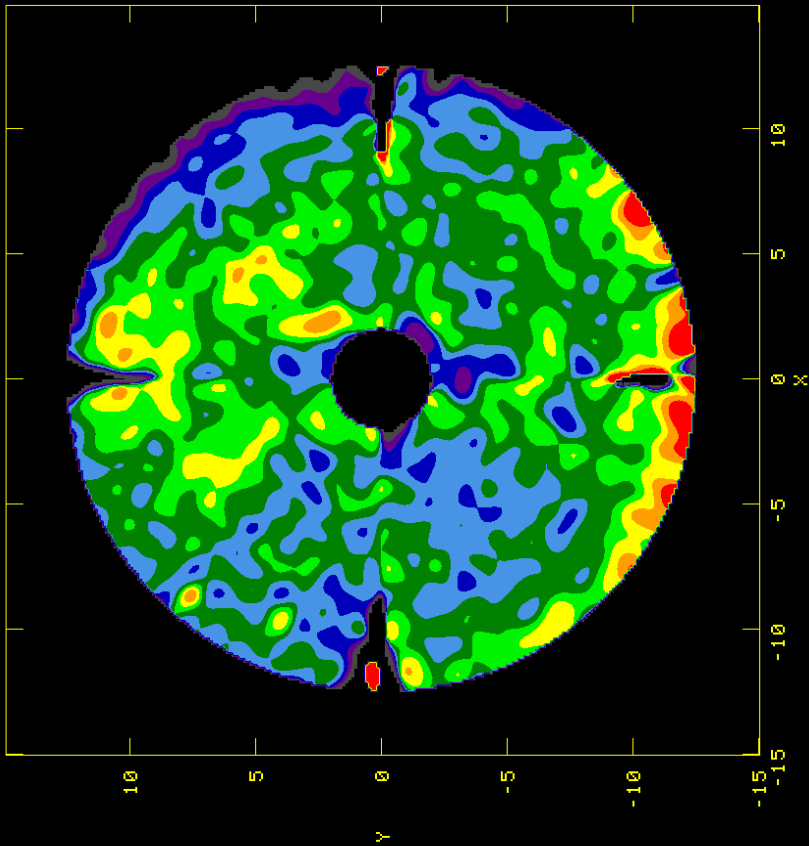

15258.000 MHZ

PEAK = 5.9823E-03 METERS
IMNAME= U43-EA05.V IEV.1

14424.000 MHZ

PEAK = 6.1154E-03 METERS
IMNAME= EA05-U-30.V IEV.1