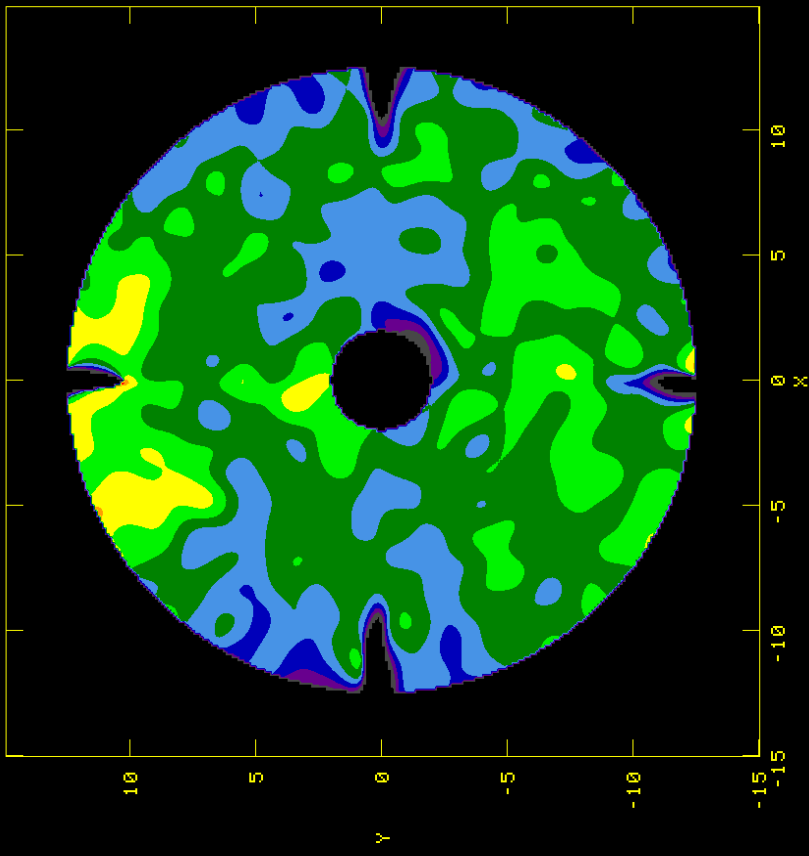

15258.000 MHZ

PEAK = 6.0243E-03 METERS
IMNAME= U43-EA22.V IEV.1

14424.000 MHZ

PEAK = 3.7375E-03 METERS
IMNAME= EA22-U30.V IEV.1