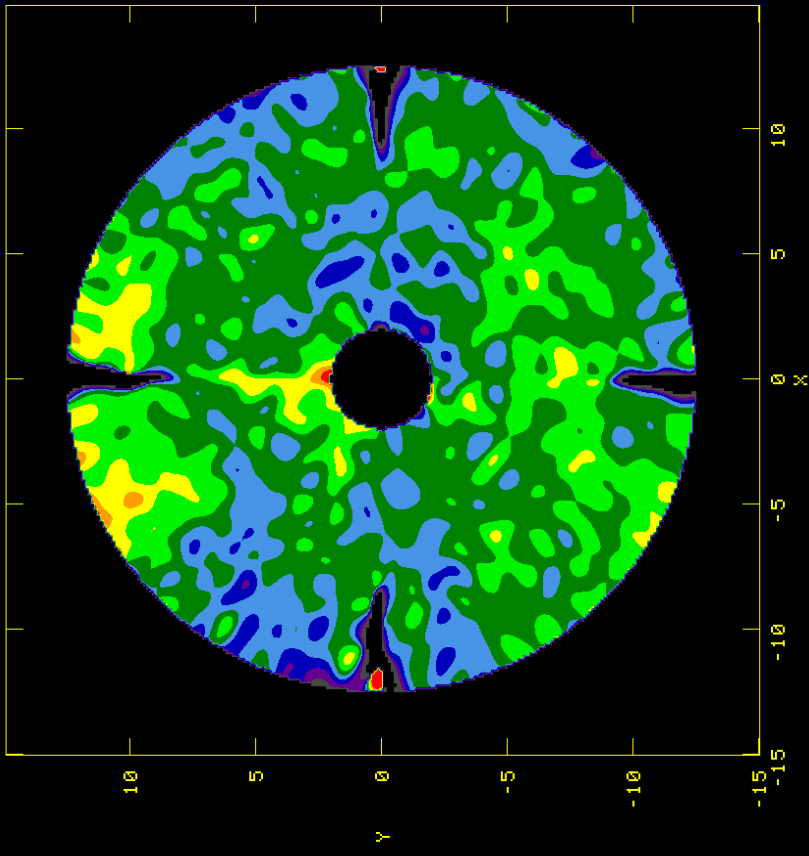

15258.000 MHZ

PEAK = 6.0243E-03 METERS
IMNAME= U43-EA22.V IEV.1

14424.000 MHZ

PEAK = 3.7375E-03 METERS
IMNAME= EA22-U30.V IEV.1