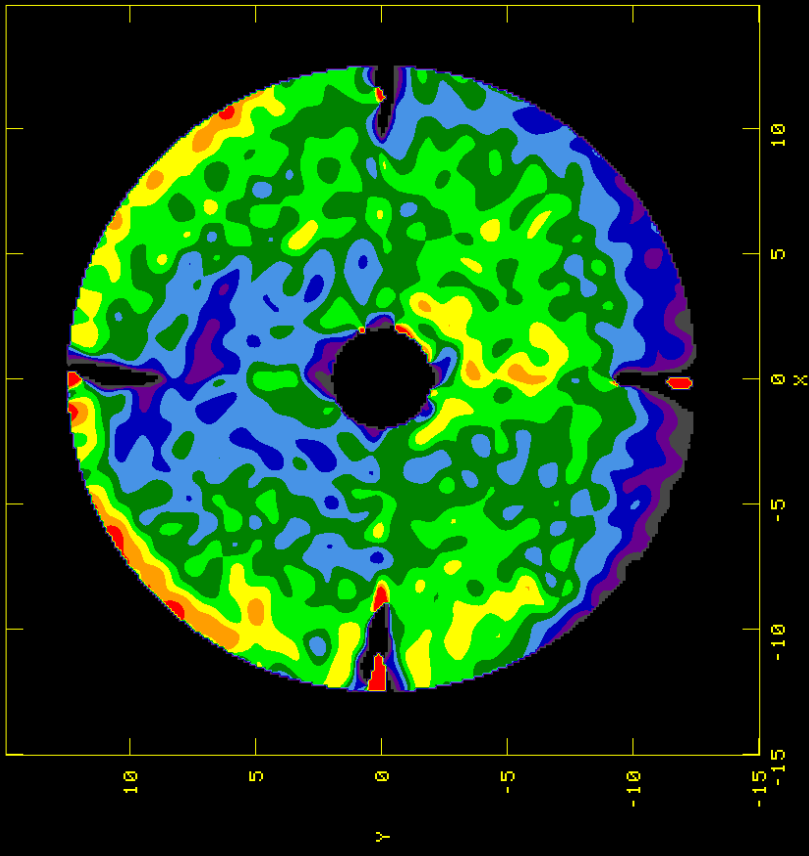

15258.000 MHZ

PEAK = 6.1205E-03 METERS  
IMNAME= U43-EA01.V IEV.1

14424.000 MHZ

PEAK = 6.3650E-03 METERS  
IMNAME= EA01-U30.V IEV.1