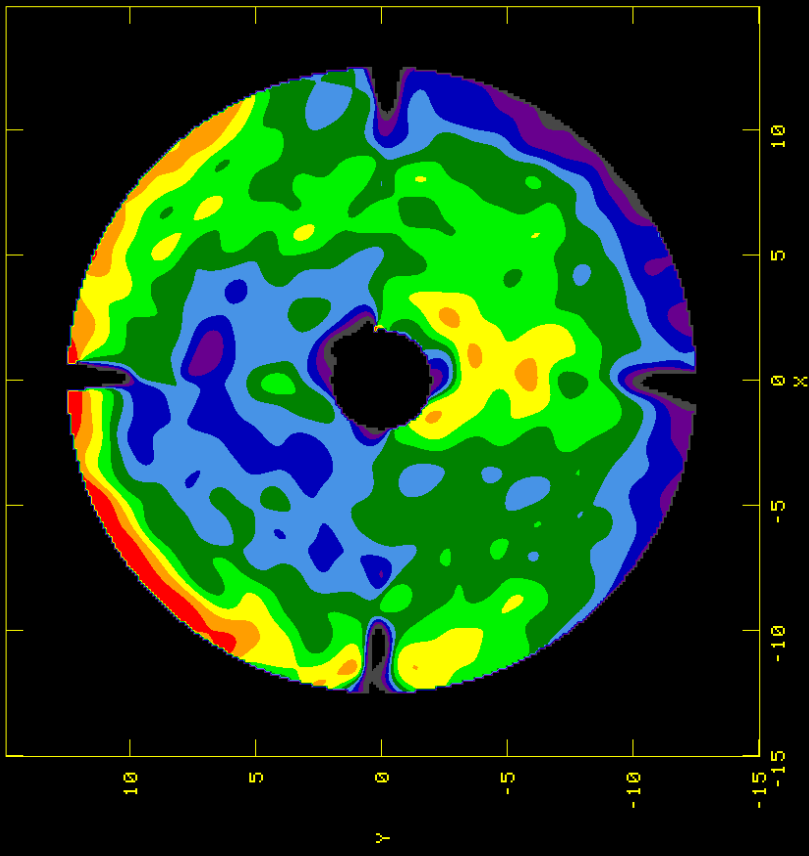

15258.000 MHZ

PEAK = 6.1205E-03 METERS  
IMNAME= U43-EA01.V IEV.1

14424.000 MHZ

PEAK = 6.3650E-03 METERS  
IMNAME= EA01-U30.V IEV.1