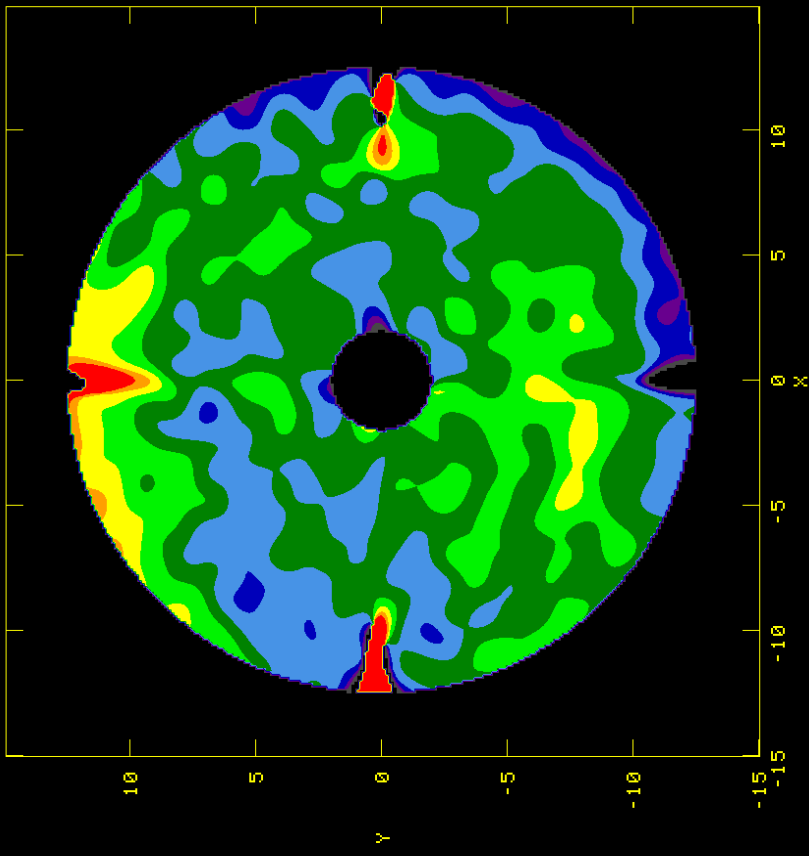

15258.000 MHZ

PEAK = 6.0647E-03 METERS
IMNAME= U43-EA08.V IEV.1

14424.000 MHZ

PEAK = 6.8695E-03 METERS
IMNAME= EA08-U30.V IEV.1