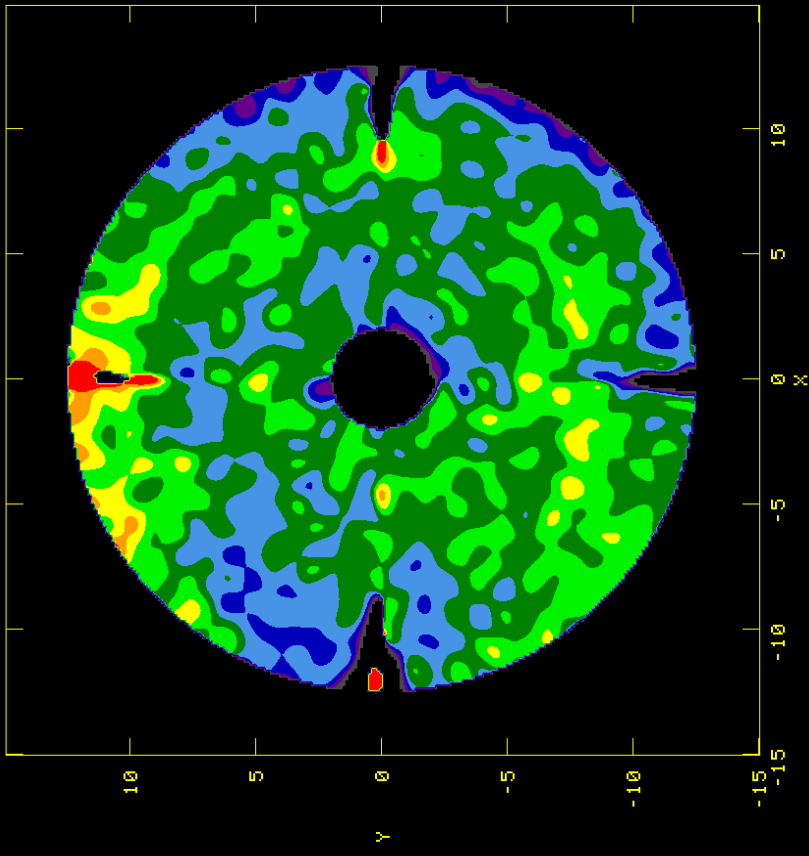

15258.000 MHZ

PEAK = 6.0647E-03 METERS
IMNAME= U43-EA08.V IEV.1

14424.000 MHZ

PEAK = 6.8695E-03 METERS
IMNAME= EA08-U30.V IEV.1