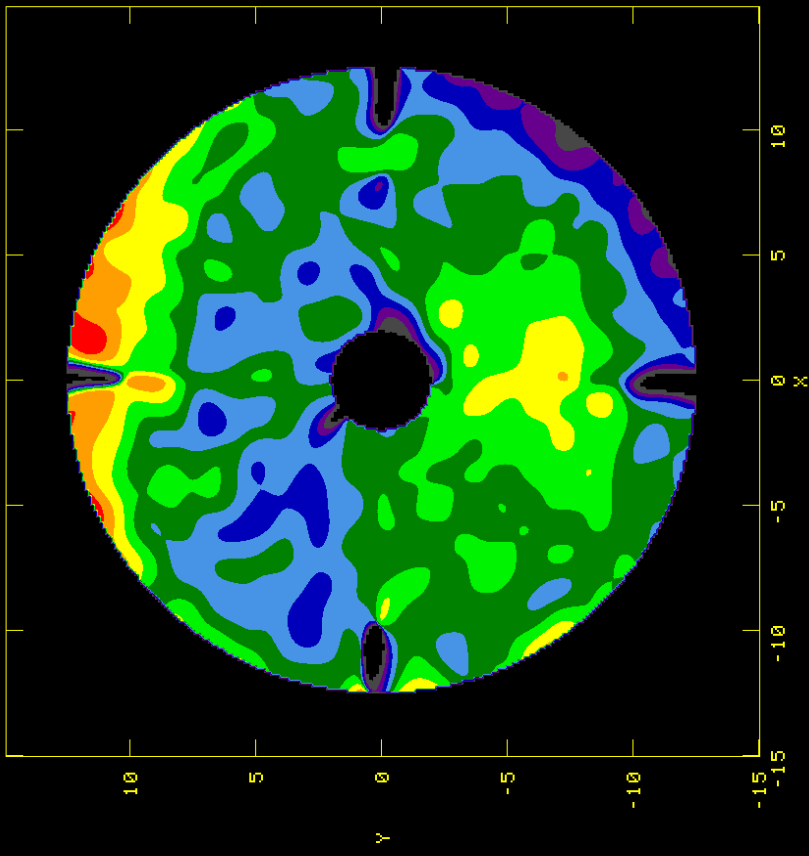

15258.000 MHZ

PEAK = 6.2022E-03 METERS
IMNAME= U43-EA18.V IEV.1

14424.000 MHZ

PEAK = 2.3339E-03 METERS
IMNAME= EA18-U30.V IEV.1