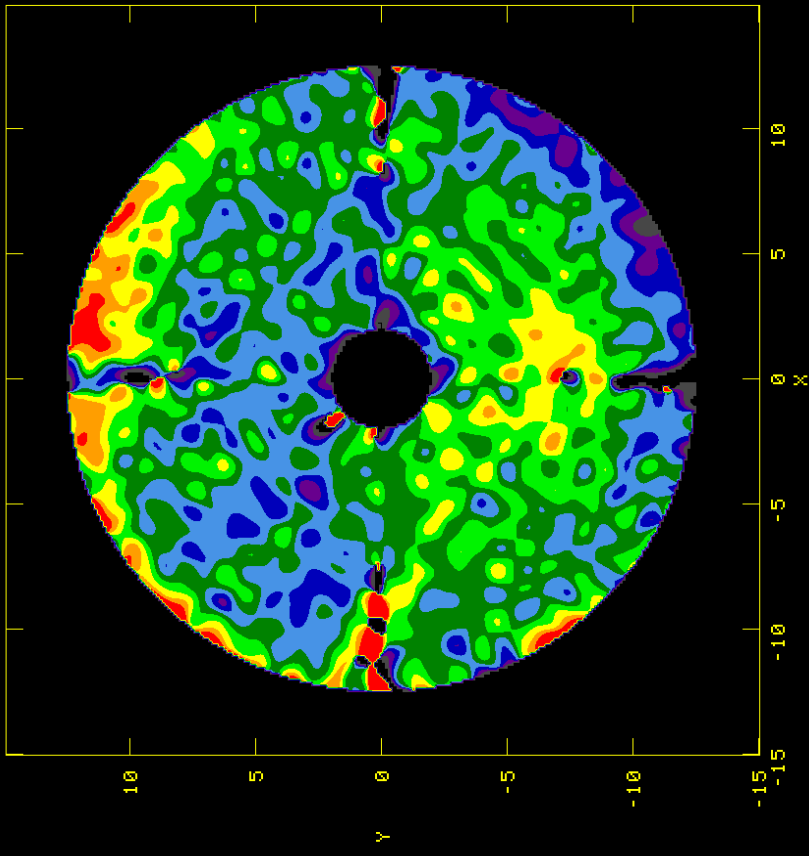

15258.000 MHZ

PEAK = 6.2022E-03 METERS
IMNAME= U43-EA18.V IEV.1

14424.000 MHZ

PEAK = 2.3339E-03 METERS
IMNAME= EA18-U30.V IEV.1