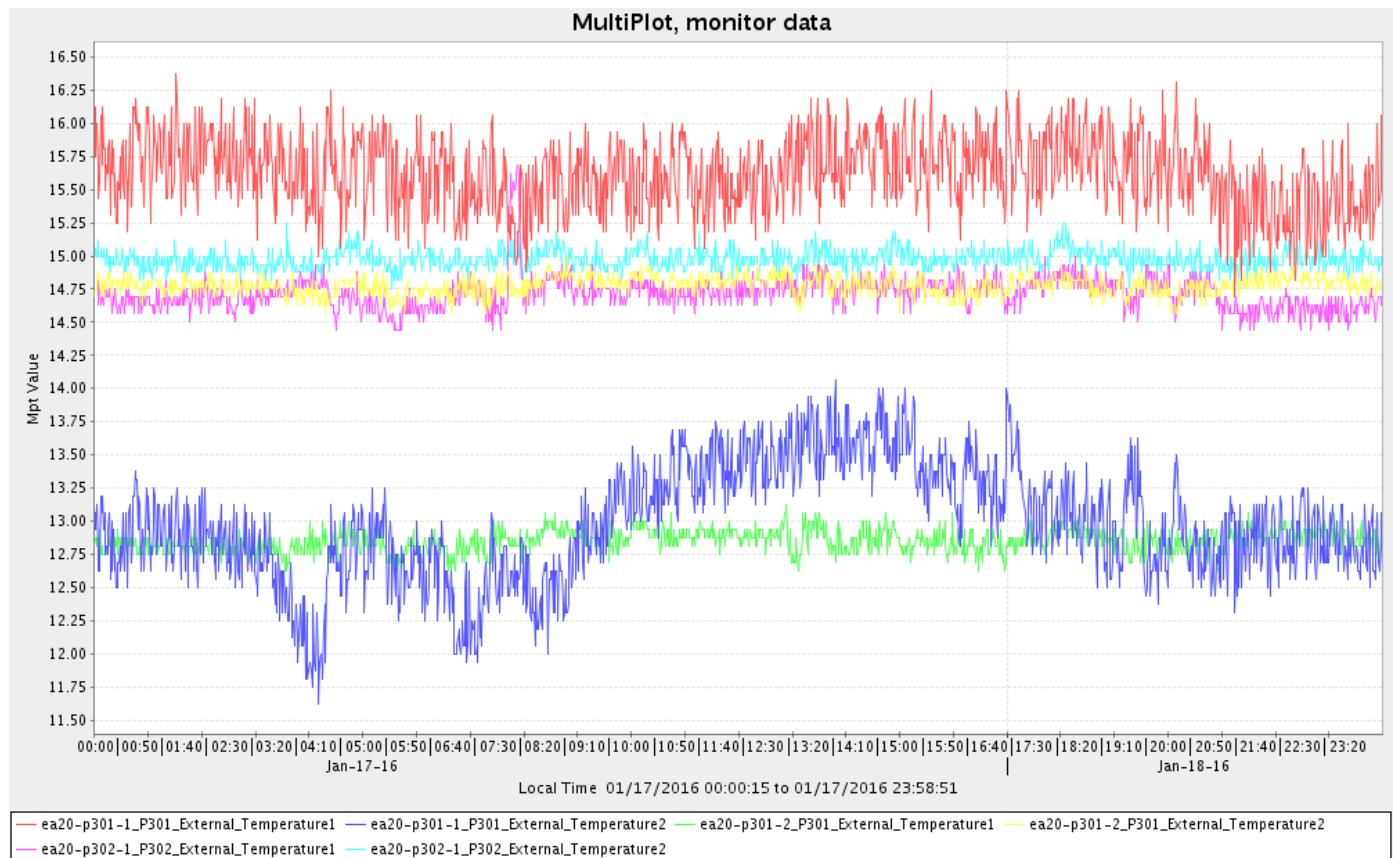

MDQIF Ver
11/4/2015, 16:32

monitor_data

database:evlampts_primary

session
Id:13524A3D65AE4F0289FA27BF5BA08E93

Last reported diagnostic
message: makeMultipleChart(): No
error

[Back to main page](#)

[Back to main page](#)