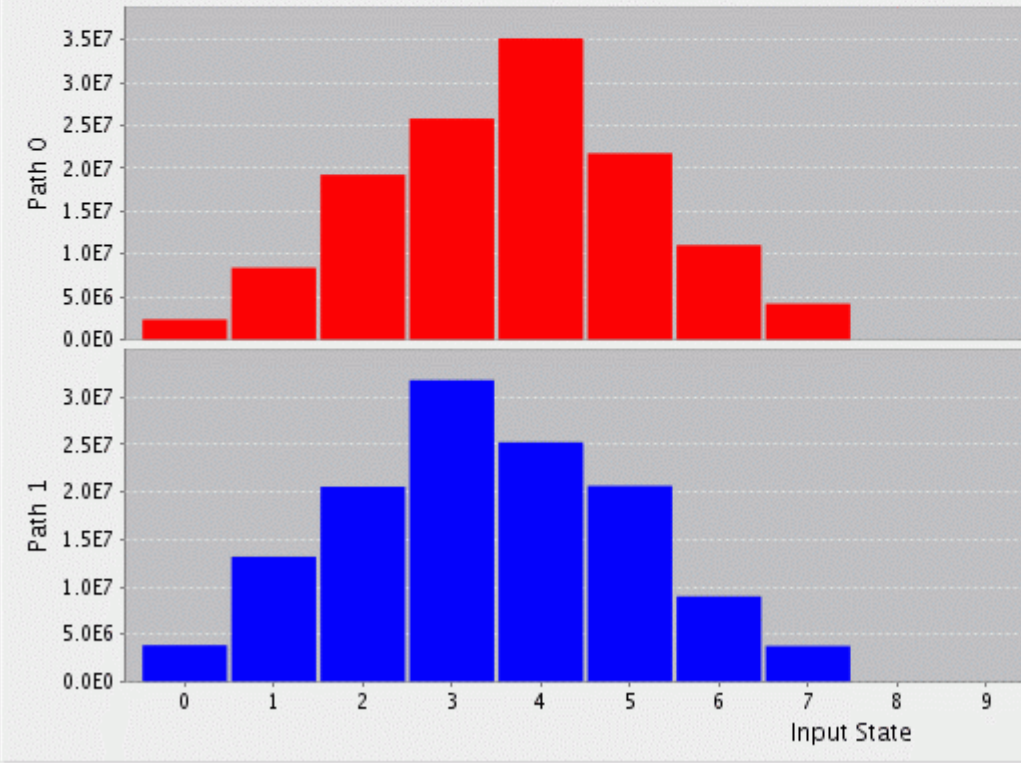

Display Control

Recs Avg

Record #

Int Time

Integration #

Band Select

Band

Path 0

Path 1

Input State Counts: 10.80.201.102 - Record

Display Control

Recs Avg

Record #

Int Time

Integration #

Band Select

Band

Path 0

Path 1

Input State Counts: 10.80.201.202 - Record