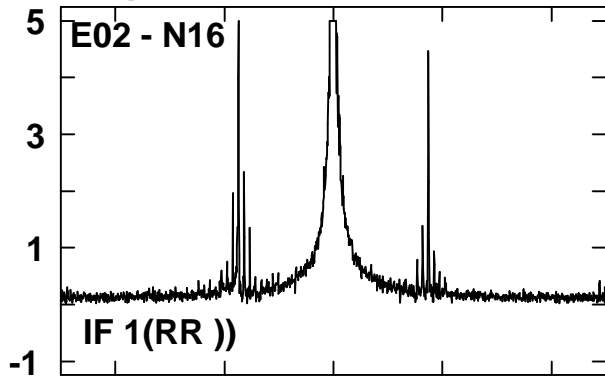

Plot file version 17 created 15-JUL-2009 16:32:24

C-09JUL.UVDATA.1

Freq = 4.6803 GHz, Bw = 128.000 MH Calibrated with CL # 2 and BP # 1 (BP mode 1)

Lower frame: MilliAmpl Jy

Fringe rate spectrum Several baselines displayed

Timerange: 00/21:11:00 to 00/21:12:00 CH: 20-230