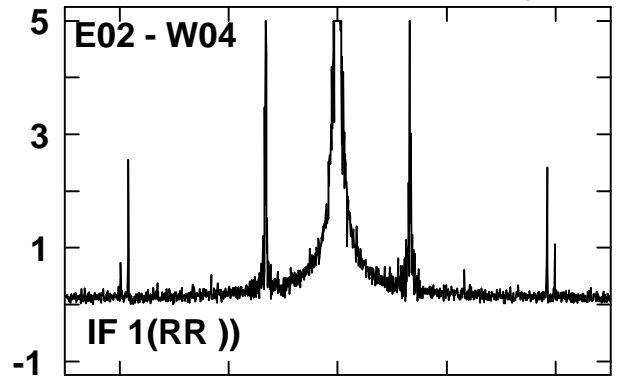

Plot file version 17 created 15-JUL-2009 16:32:24

C-09JUL.UVDATA.1

Freq = 4.6803 GHz, Bw = 128.000 MH Calibrated with CL # 2 and BP # 1 (BP mode 1)

Lower frame: MilliAmpl Jy

Fringe rate spectrum Several baselines displayed

Timerange: 00/21:11:00 to 00/21:12:00 CH: 20-230