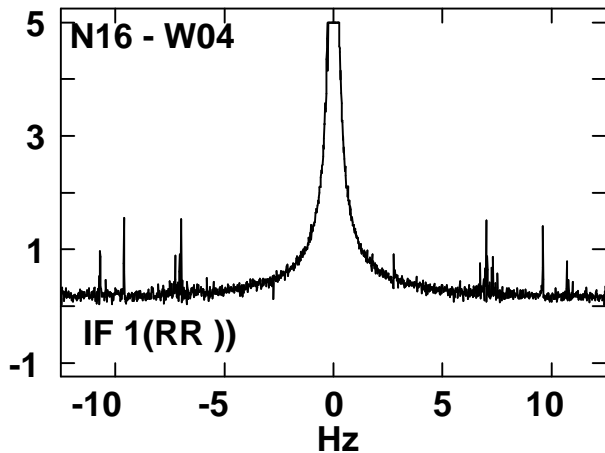

Plot file version 17 created 15-JUL-2009 16:32:24

C-09JUL.UVDATA.1

Freq = 4.6803 GHz, Bw = 128.000 MH Calibrated with CL # 2 and BP # 1 (BP mode 1)

Lower frame: MilliAmpl Jy

Fringe rate spectrum Several baselines displayed

Timerange: 00/21:11:00 to 00/21:12:00 CH: 20-230