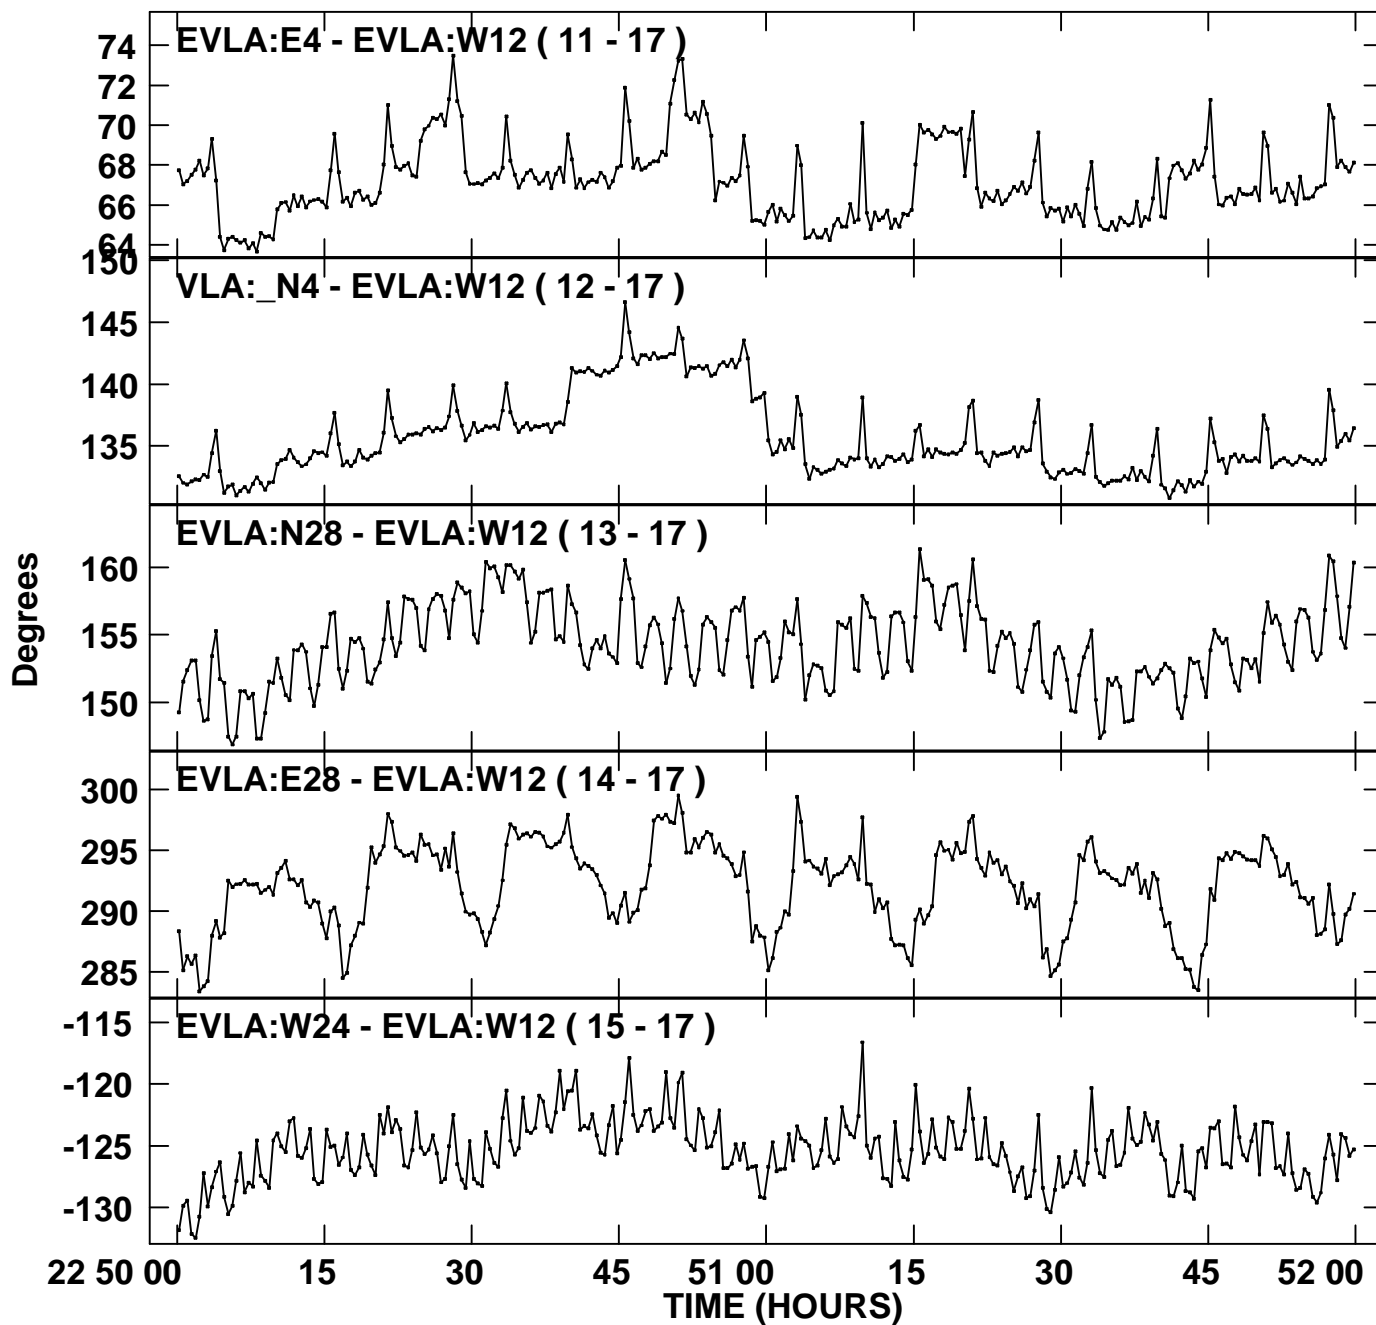

PLot file version 3 created 23-APR-2009 14:10:48  
RatioPhas vs Time for EVLTST.X BAND.1  
IF 1 CHAN 1 STK RR/LL

PLot file version 9 created 23-APR-2009 14:10:54  
RatioPhas vs Time for EVLTST.X BAND.1  
IF 2 CHAN 1 STK RR/LL