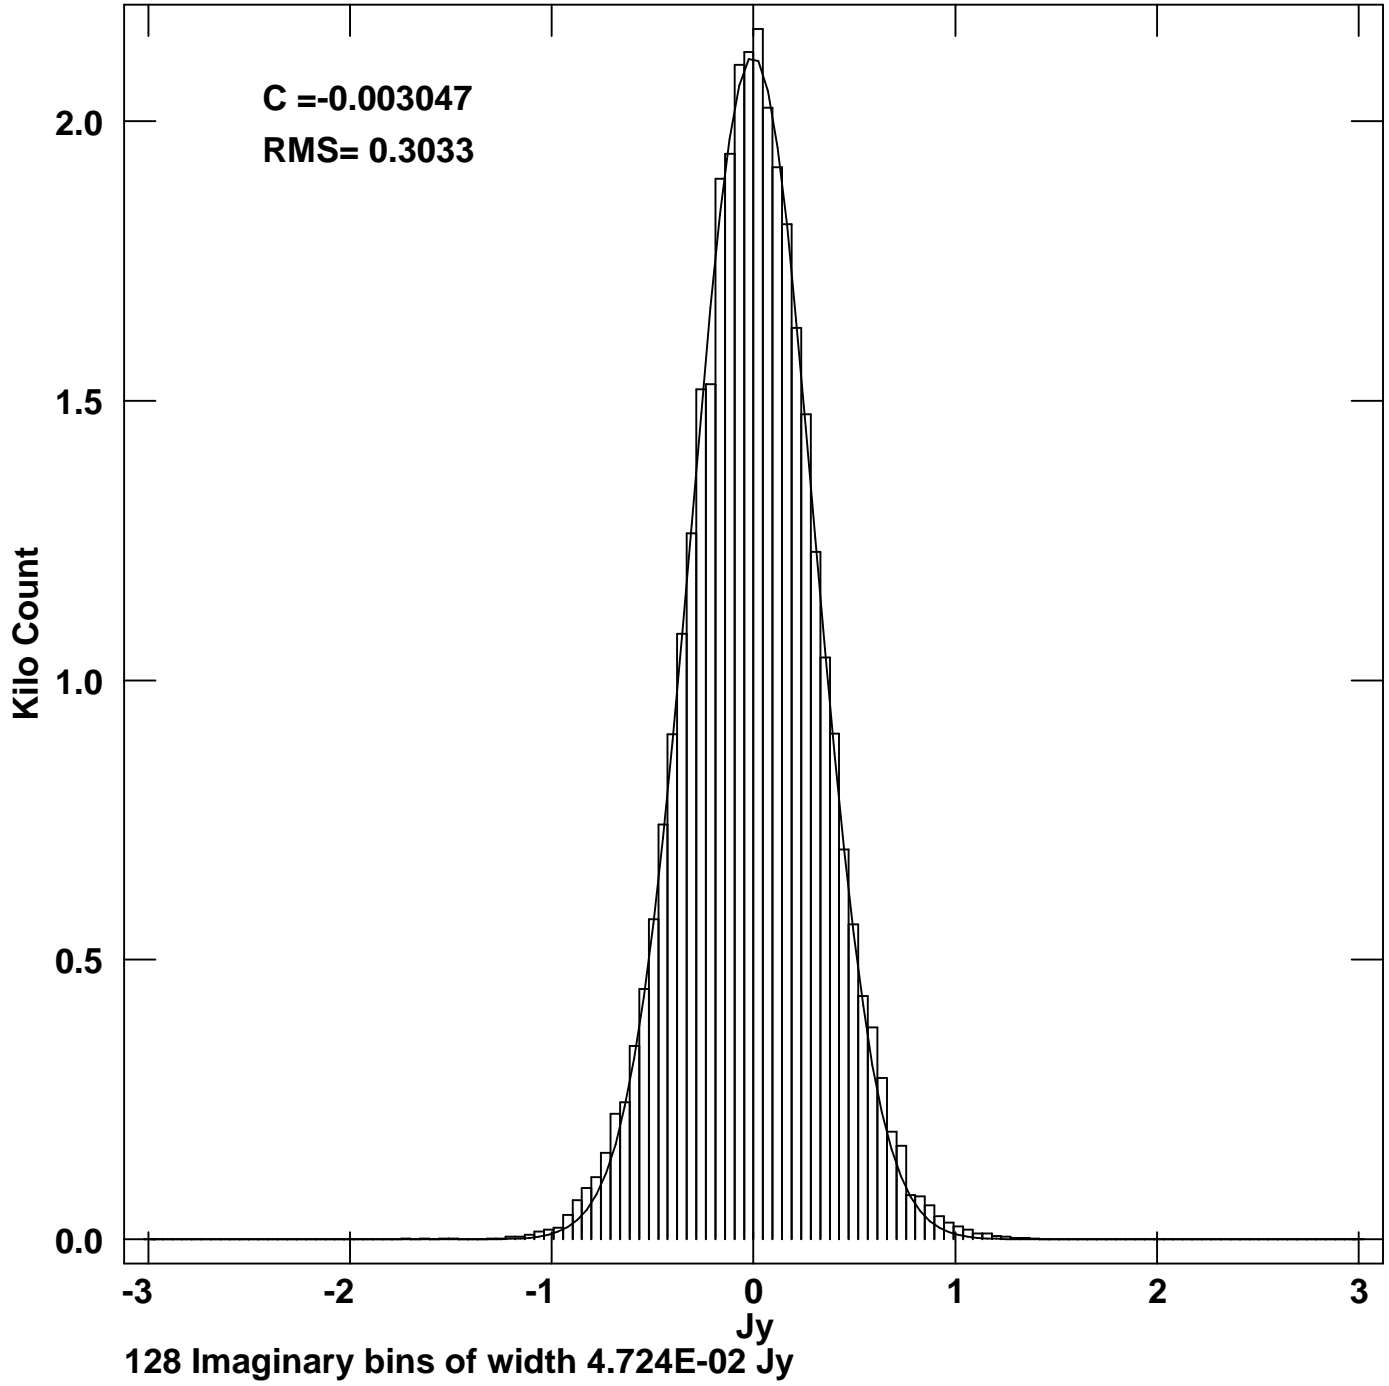

PLot file version 1 created 08-JUL-2008 12:21:45  
0542+558 4865.569 MHz LL 20080708.LINE.2

128 Imaginary bins of width 4.724E-02 Jy  
Samples outside plot: 2 below, 0 above

PLot file version 2 created 08-JUL-2008 12:21:51  
0542+558 4865.569 MHz RR 20080708.LINE.2

128 Imaginary bins of width 4.724E-02 Jy  
Samples outside plot: 6 below, 6 above

PLot file version 3 created 08-JUL-2008 12:22:00  
0542+558 4865.569 MHz RL 20080708.LINE.2

PLot file version 4 created 08-JUL-2008 12:22:07  
0542+558 4865.569 MHz LR 20080708.LINE.2