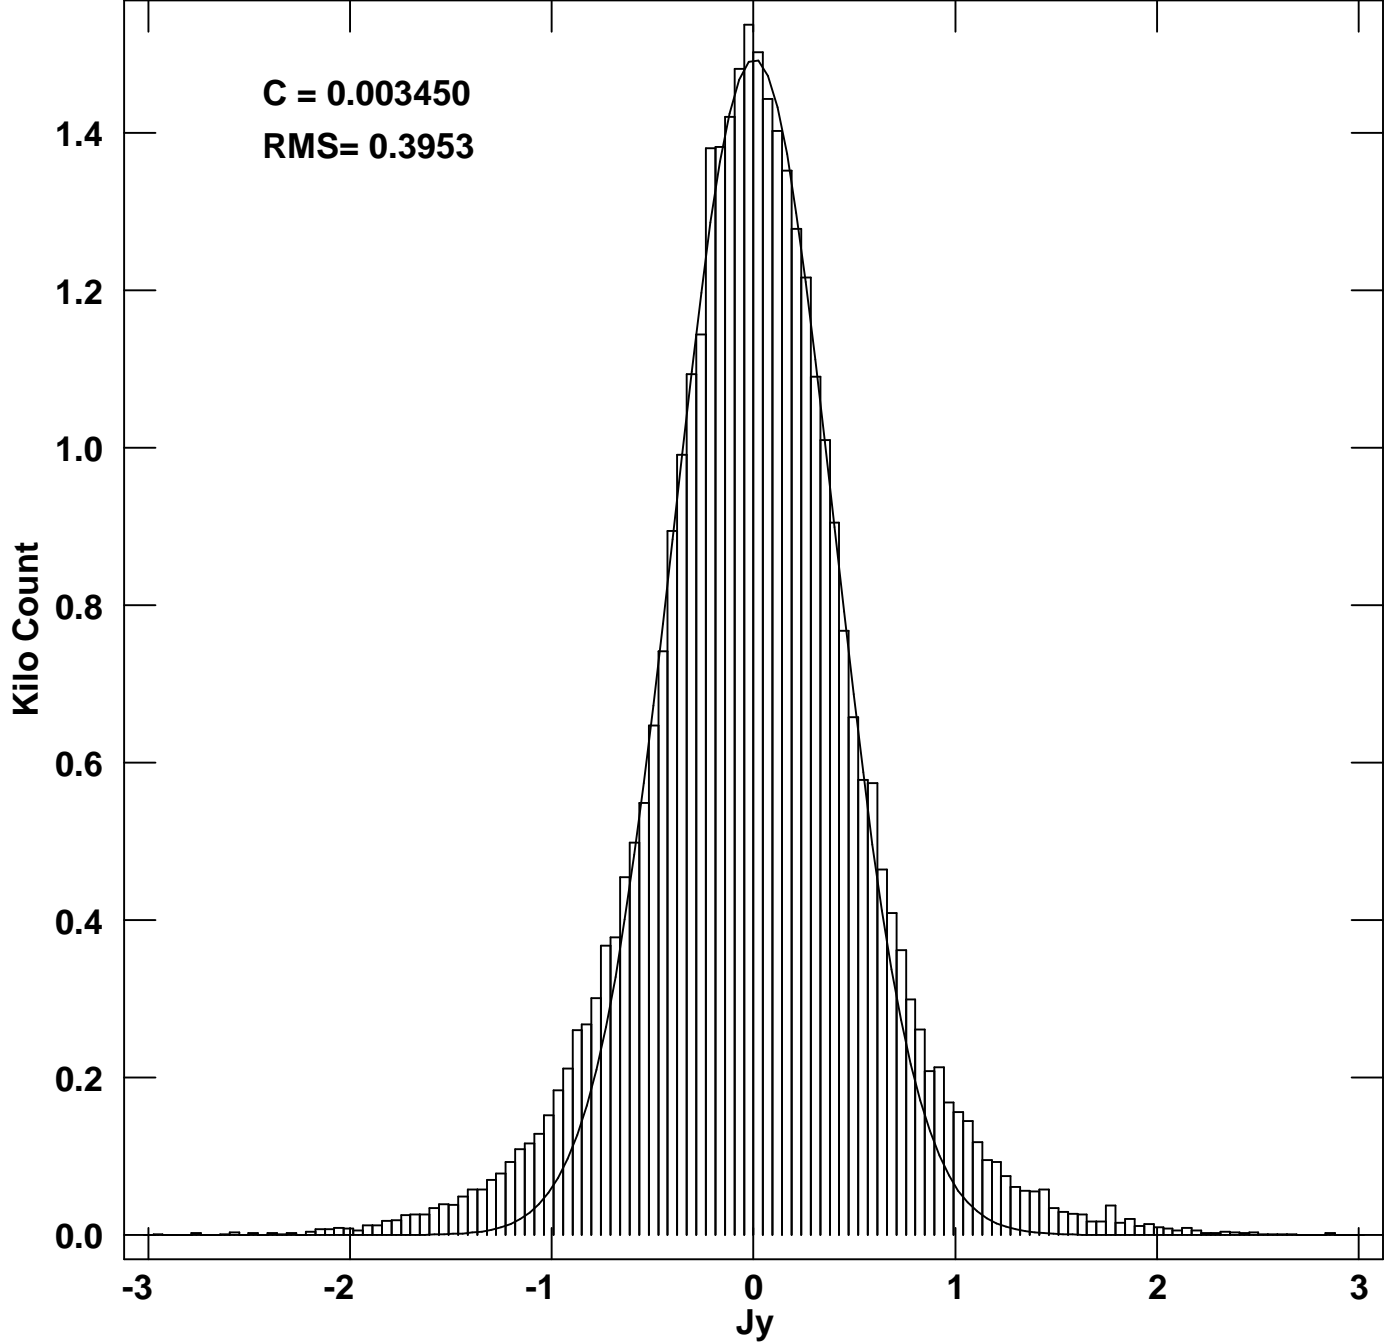

PLot file version 1 created 08-JUL-2008 12:21:45  
0542+558 4865.569 MHz LL 20080708.LINE.2

128 Imaginary bins of width 4.724E-02 Jy  
Samples outside plot: 2 below, 0 above

PLot file version 2 created 08-JUL-2008 12:21:51  
0542+558 4865.569 MHz RR 20080708.LINE.2

128 Imaginary bins of width 4.724E-02 Jy  
Samples outside plot: 6 below, 6 above

PLot file version 3 created 08-JUL-2008 12:22:00  
0542+558 4865.569 MHz RL 20080708.LINE.2

PLot file version 4 created 08-JUL-2008 12:22:07  
0542+558 4865.569 MHz LR 20080708.LINE.2