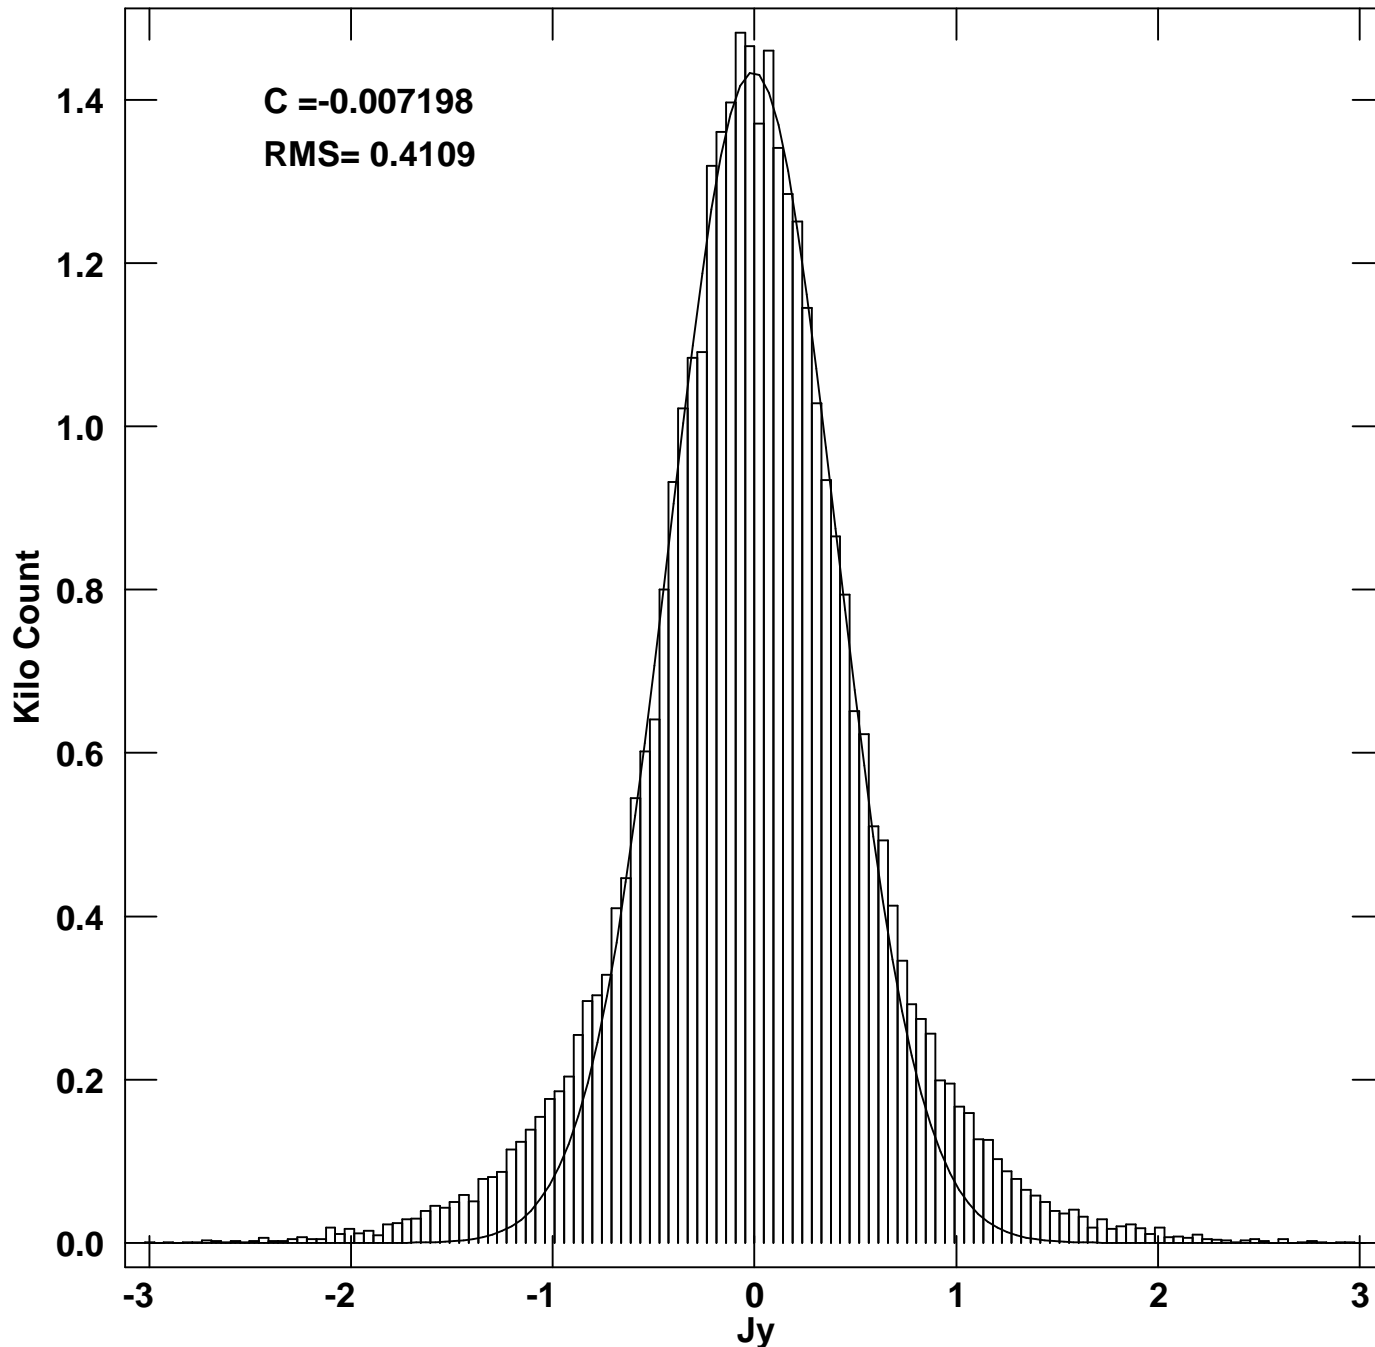

PLot file version 1 created 08-JUL-2008 12:21:45  
0542+558 4865.569 MHz LL 20080708.LINE.2

128 Imaginary bins of width 4.724E-02 Jy  
Samples outside plot: 2 below, 0 above

PLot file version 2 created 08-JUL-2008 12:21:51  
0542+558 4865.569 MHz RR 20080708.LINE.2

128 Imaginary bins of width 4.724E-02 Jy  
Samples outside plot: 6 below, 6 above

PLot file version 3 created 08-JUL-2008 12:22:00  
0542+558 4865.569 MHz RL 20080708.LINE.2

PLot file version 4 created 08-JUL-2008 12:22:07  
0542+558 4865.569 MHz LR 20080708.LINE.2