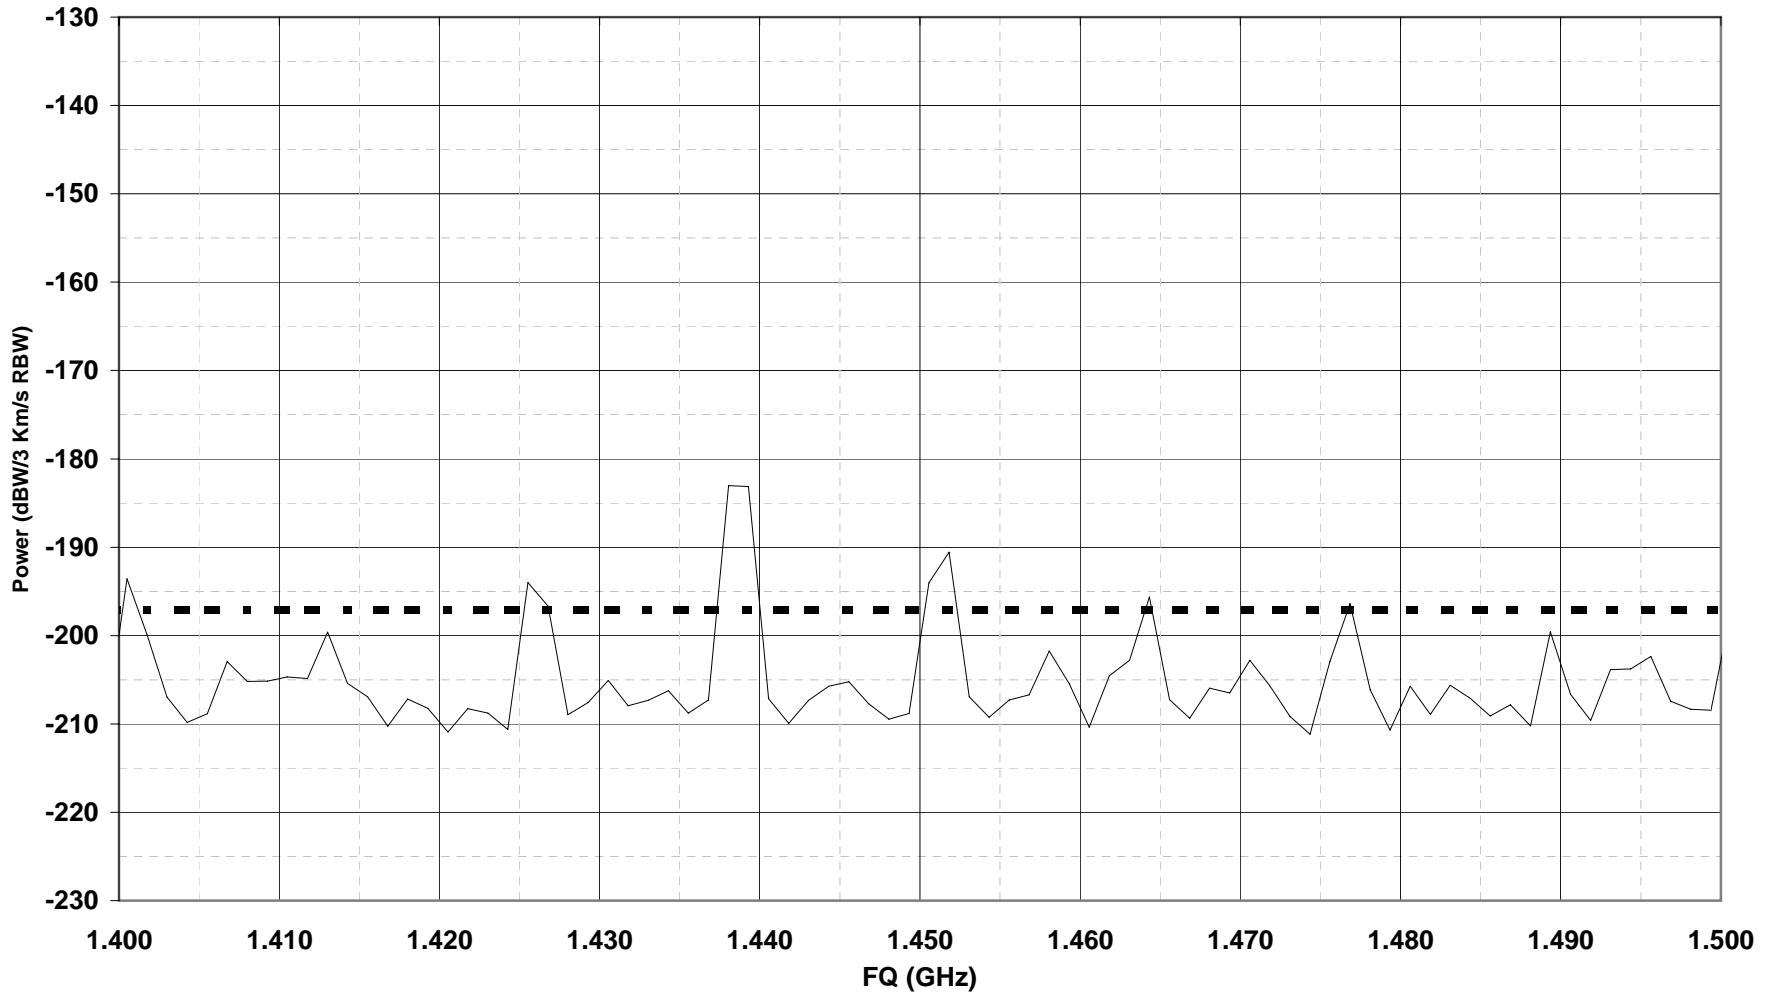

20070424 IP Phone LAN Sys: EIRP vs. EVLA Harmful Threshold @ Vertex Room
(in dBW/3 Km/s RBW into FE)

— Del CRT Sys - - - EVLA Harmful Threshold @ Same Ant FE Input