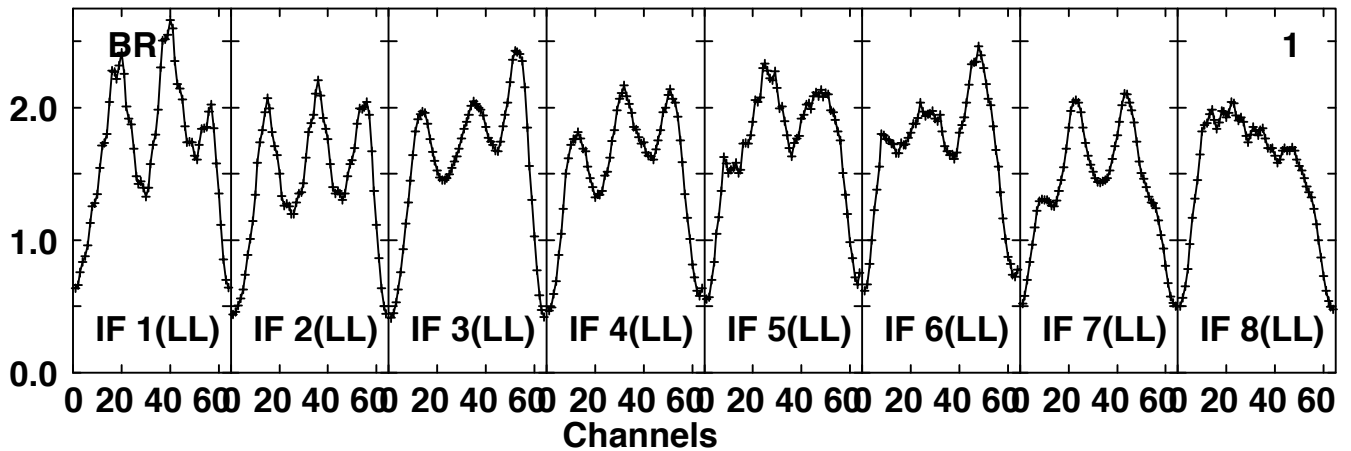

Plot file version 22 created 03-OCT-2016 09:54:34

3C273 BR197 C1 5s.UVDATA.1

Freq = 4.1280 GHz, Bw = 32.000 MH Calibrated with CL # 7 but no bandpass applied

Lower frame: Kilo Real Jy

Auto-corr total-power spectrum Antenna: BR (01)

Timerange: 00/19:10:02 to 00/19:10:51