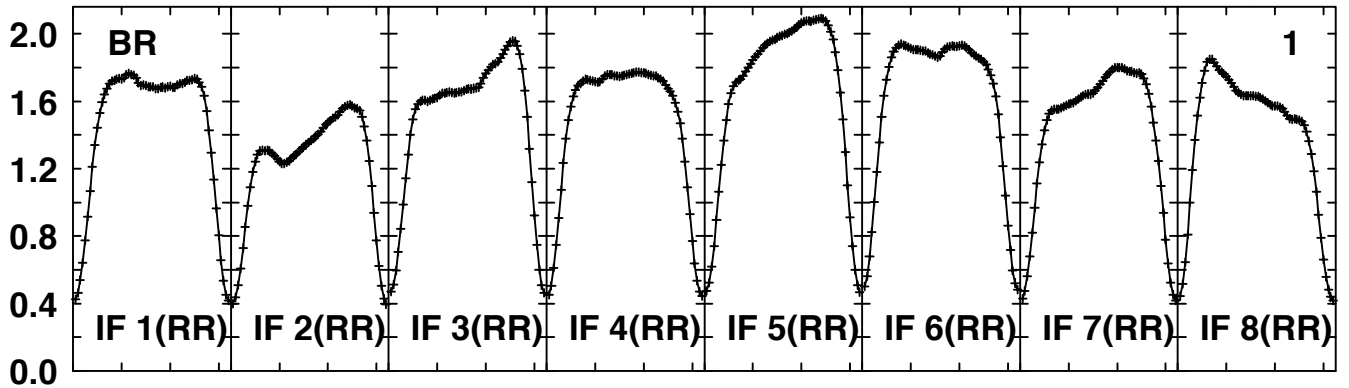

Plot file version 22 created 03-OCT-2016 09:54:34

3C273 BR197 C1 5s.UVDATA.1

Freq = 4.1280 GHz, Bw = 32.000 MH Calibrated with CL # 7 but no bandpass applied

Lower frame: Kilo Real Jy

Auto-corr total-power spectrum Antenna: BR (01)

Timerange: 00/19:10:02 to 00/19:10:51