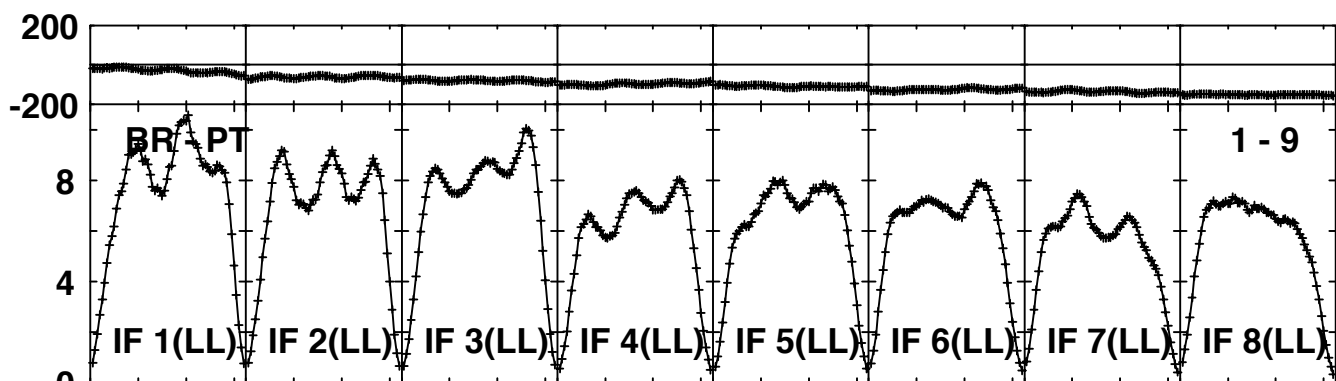

Plot file version 24 created 03-OCT-2016 09:57:00

3C273 BR197 C1 5s.UVDATA.1

Freq = 4.1280 GHz, Bw = 32.000 MH Calibrated with CL # 7 but no bandpass applied

0 20 40 60 20 40 60 20 40 60 20 40 60 20 40 60 20 40 60 20 40 60

Channels

Lower frame: Ampl Jy Top frame: Phas deg

Vector averaged cross-power spectrum Baseline: BR (01) - PT (09)

Timerange: 01/02:19:39 to 01/02:20:30