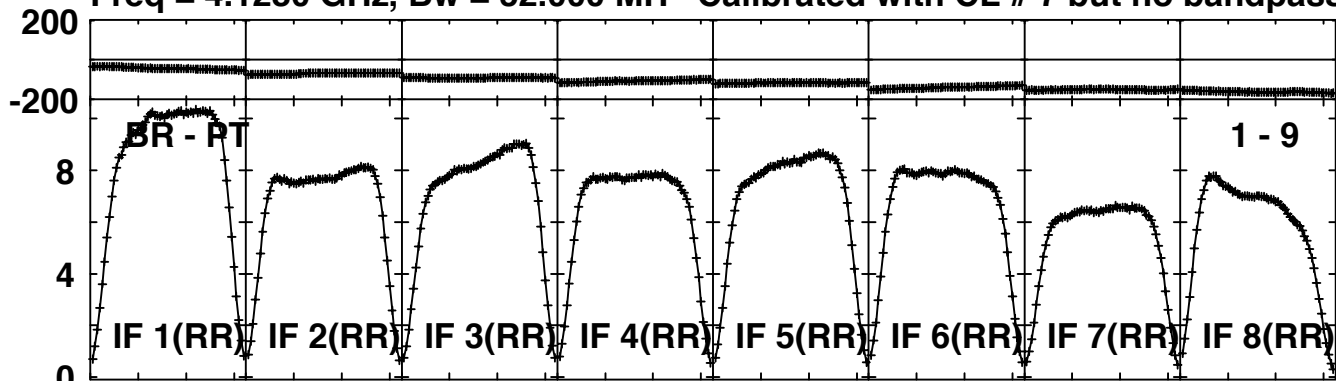

Plot file version 24 created 03-OCT-2016 09:57:00

3C273 BR197 C1 5s.UVDATA.1

Freq = 4.1280 GHz, Bw = 32.000 MH Calibrated with CL # 7 but no bandpass applied

0 20 40 60 20 40 60 20 40 60 20 40 60 20 40 60 20 40 60 20 40 60

Channels

Lower frame: Ampl Jy Top frame: Phas deg

Vector averaged cross-power spectrum Baseline: BR (01) - PT (09)

Timerange: 01/02:19:39 to 01/02:20:30